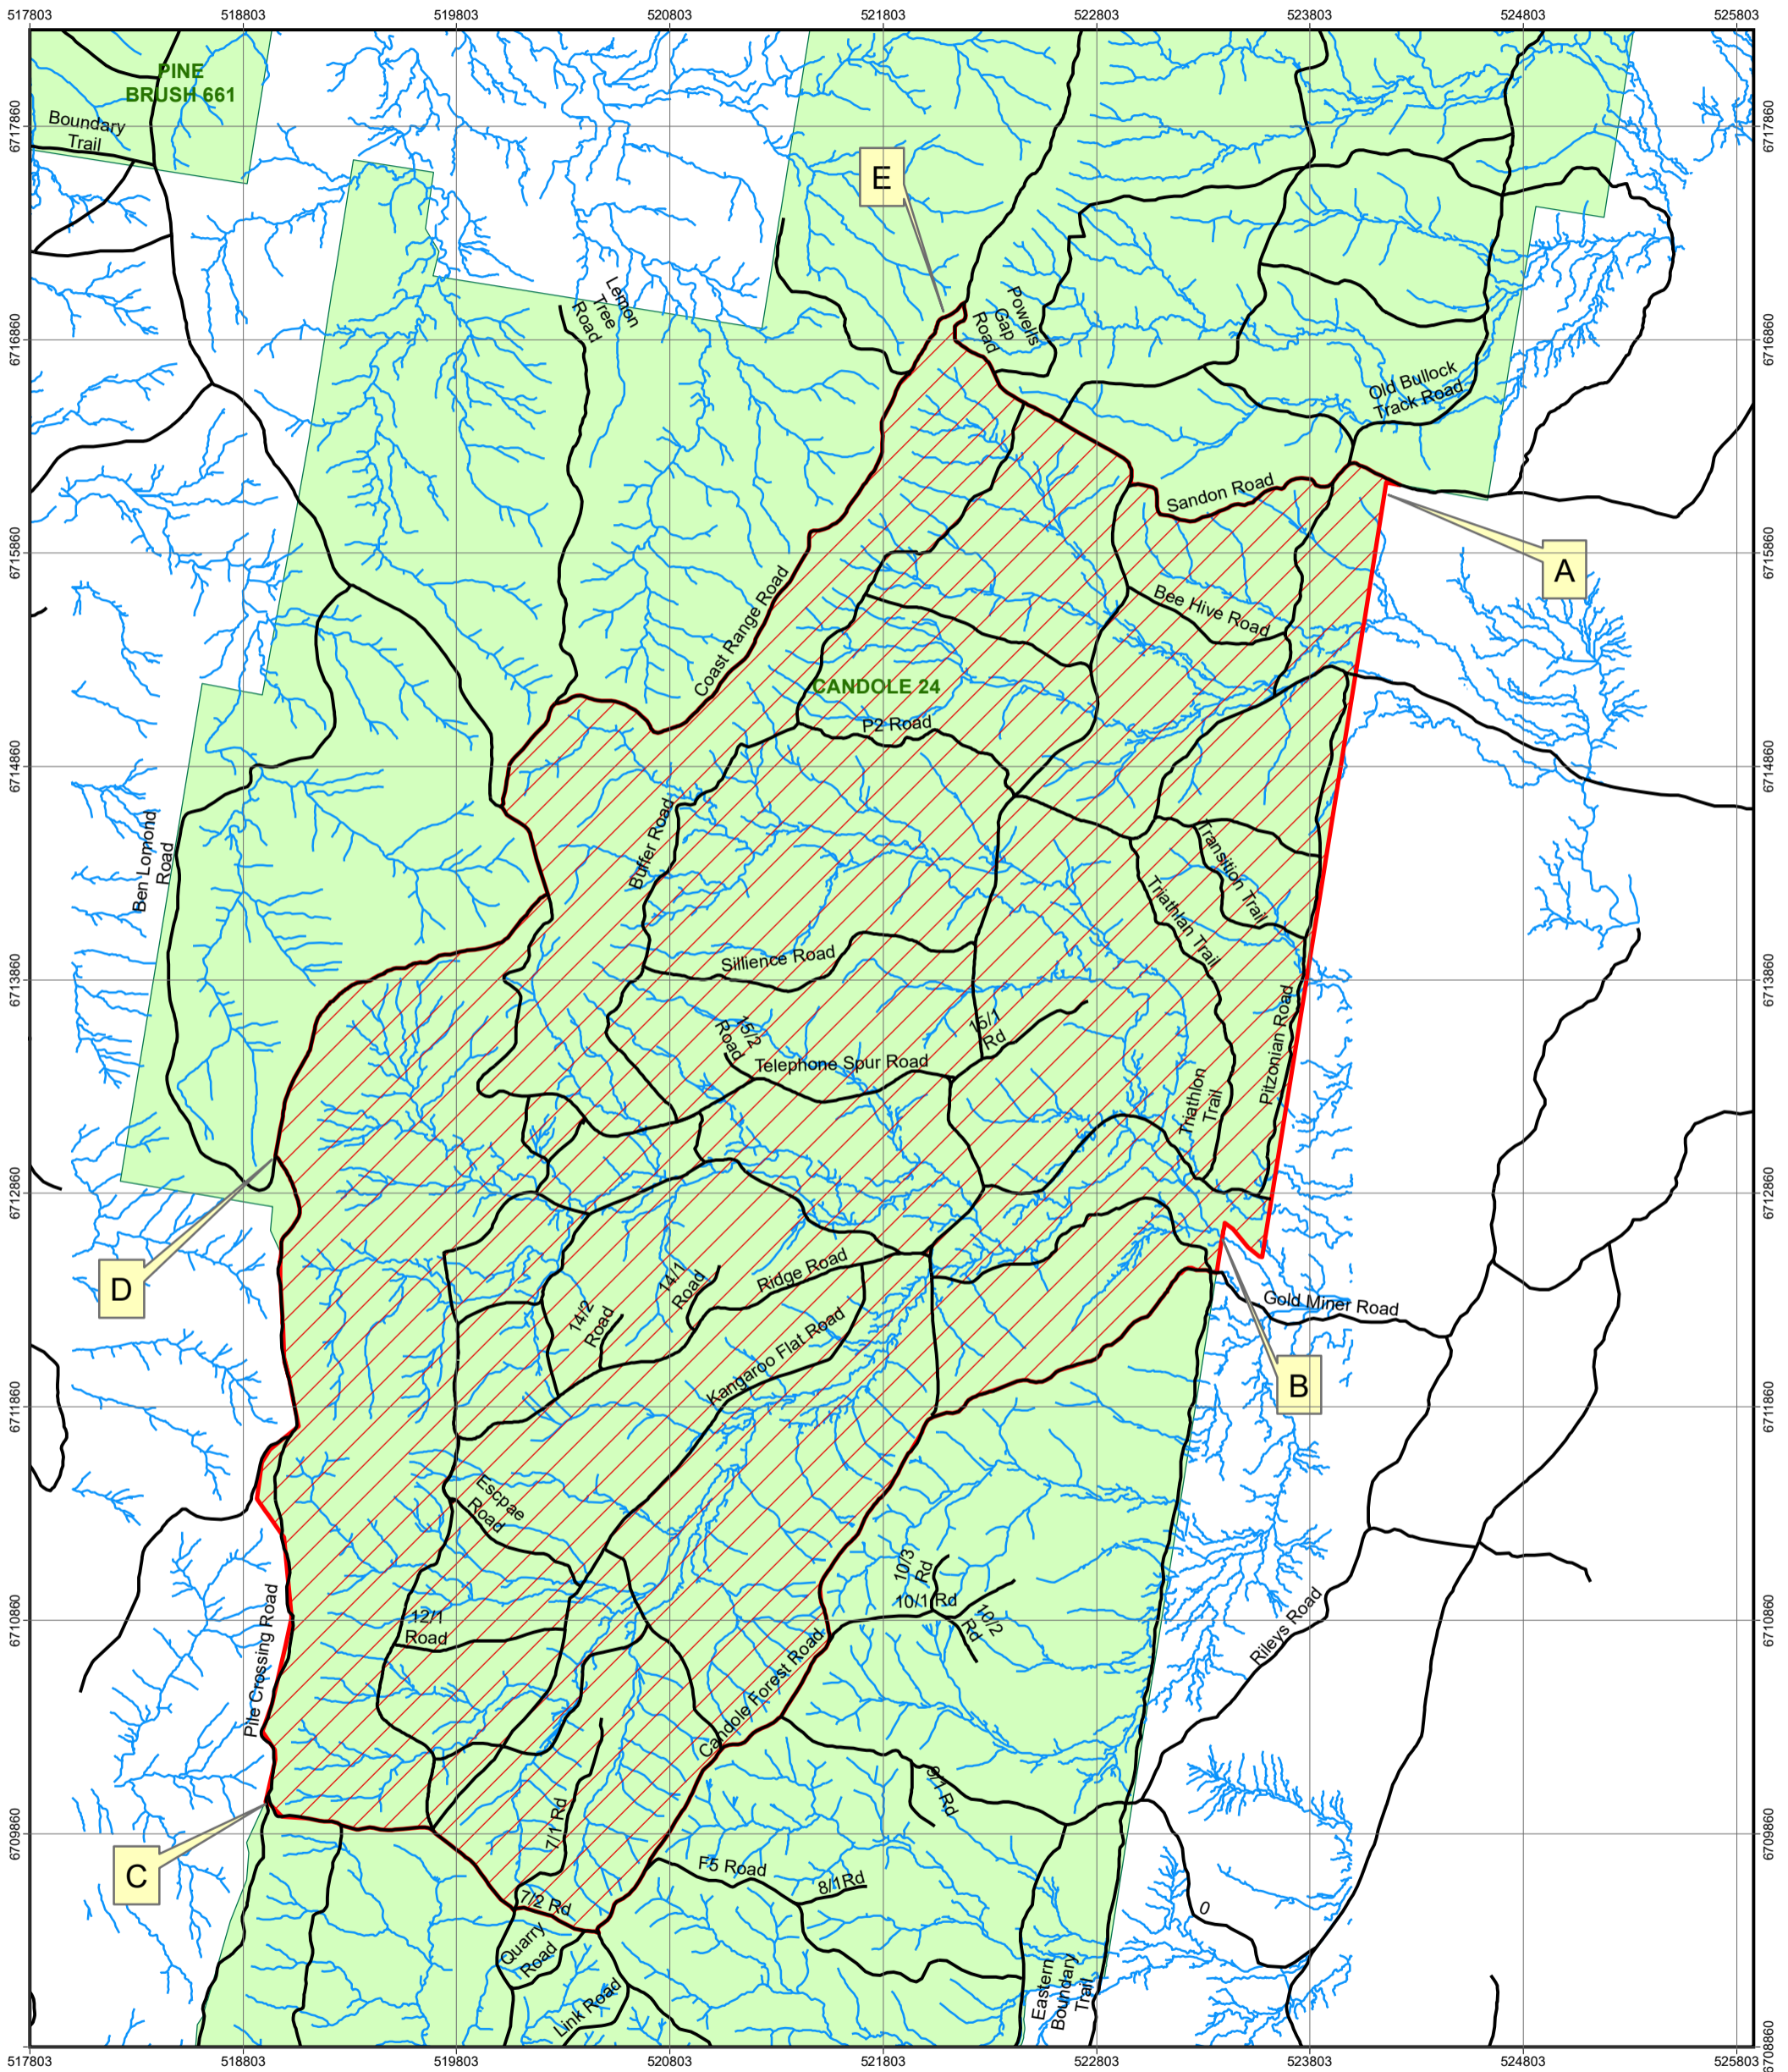

CLOSED AREA

FORESTRY REGULATION 2022 SECTIONS 6 & 7

PART CANDOLE STATE FOREST NO. 24

Legend

- Roads
- CLOSED AREA
- Lidar Drainage
- Lidar Drainage
- State Forest

Created by HFD planning - 20/12/2023