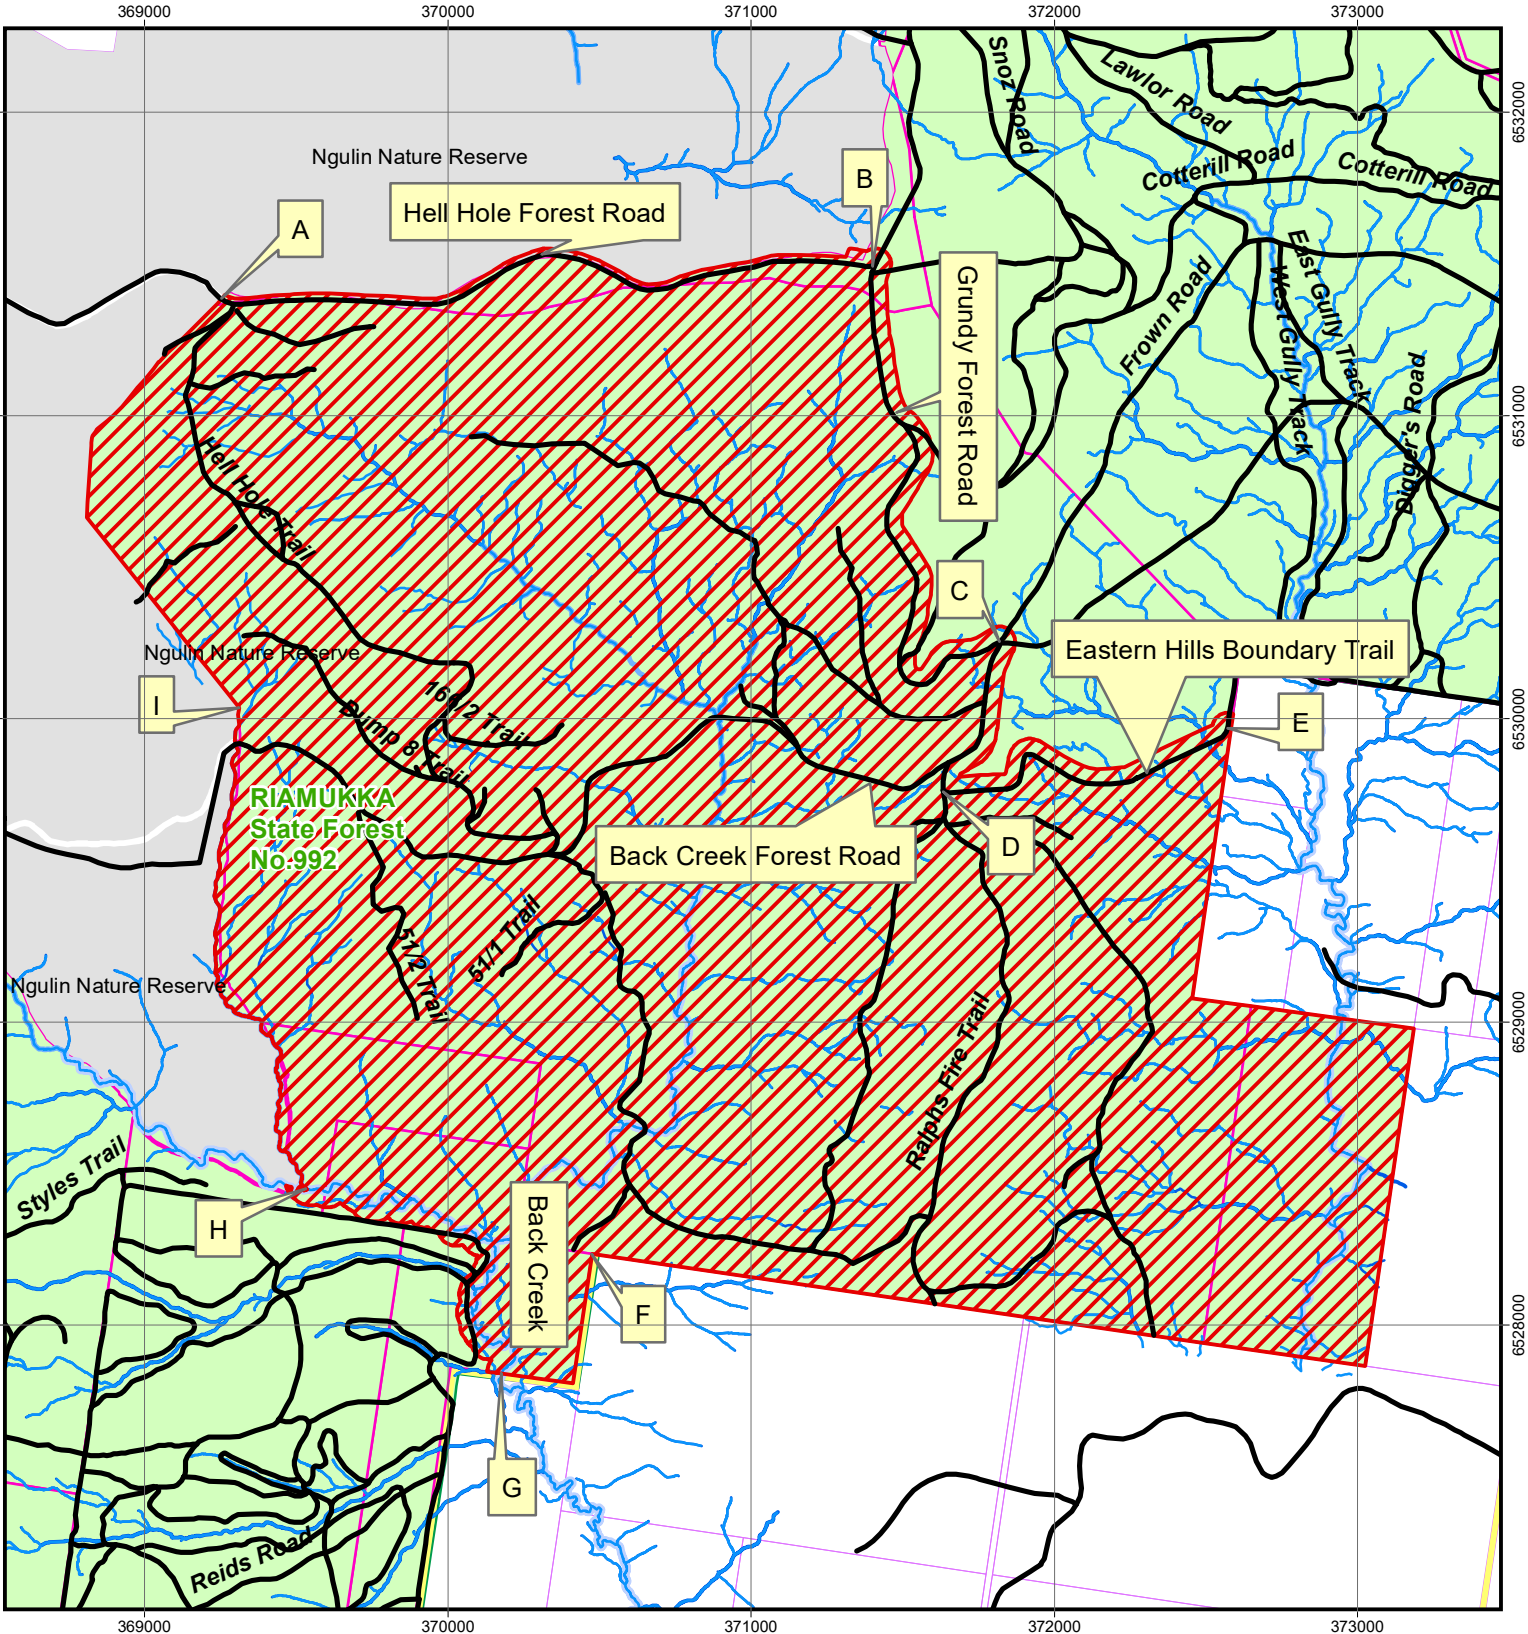

CLOSED AREA

FORESTRY REGULATION 2022 CLAUSES 6 & 7

Legend

- Closed Area
- Roads and Trails

Mapped Drainage Feature

- Class 1
- Class 2
- Class 3
- Class 4

Tenure

- State Forest
- National Park / Nature Reserve
- Crown Land
- Private Property

See supporting document with description of exclusion area boundaries