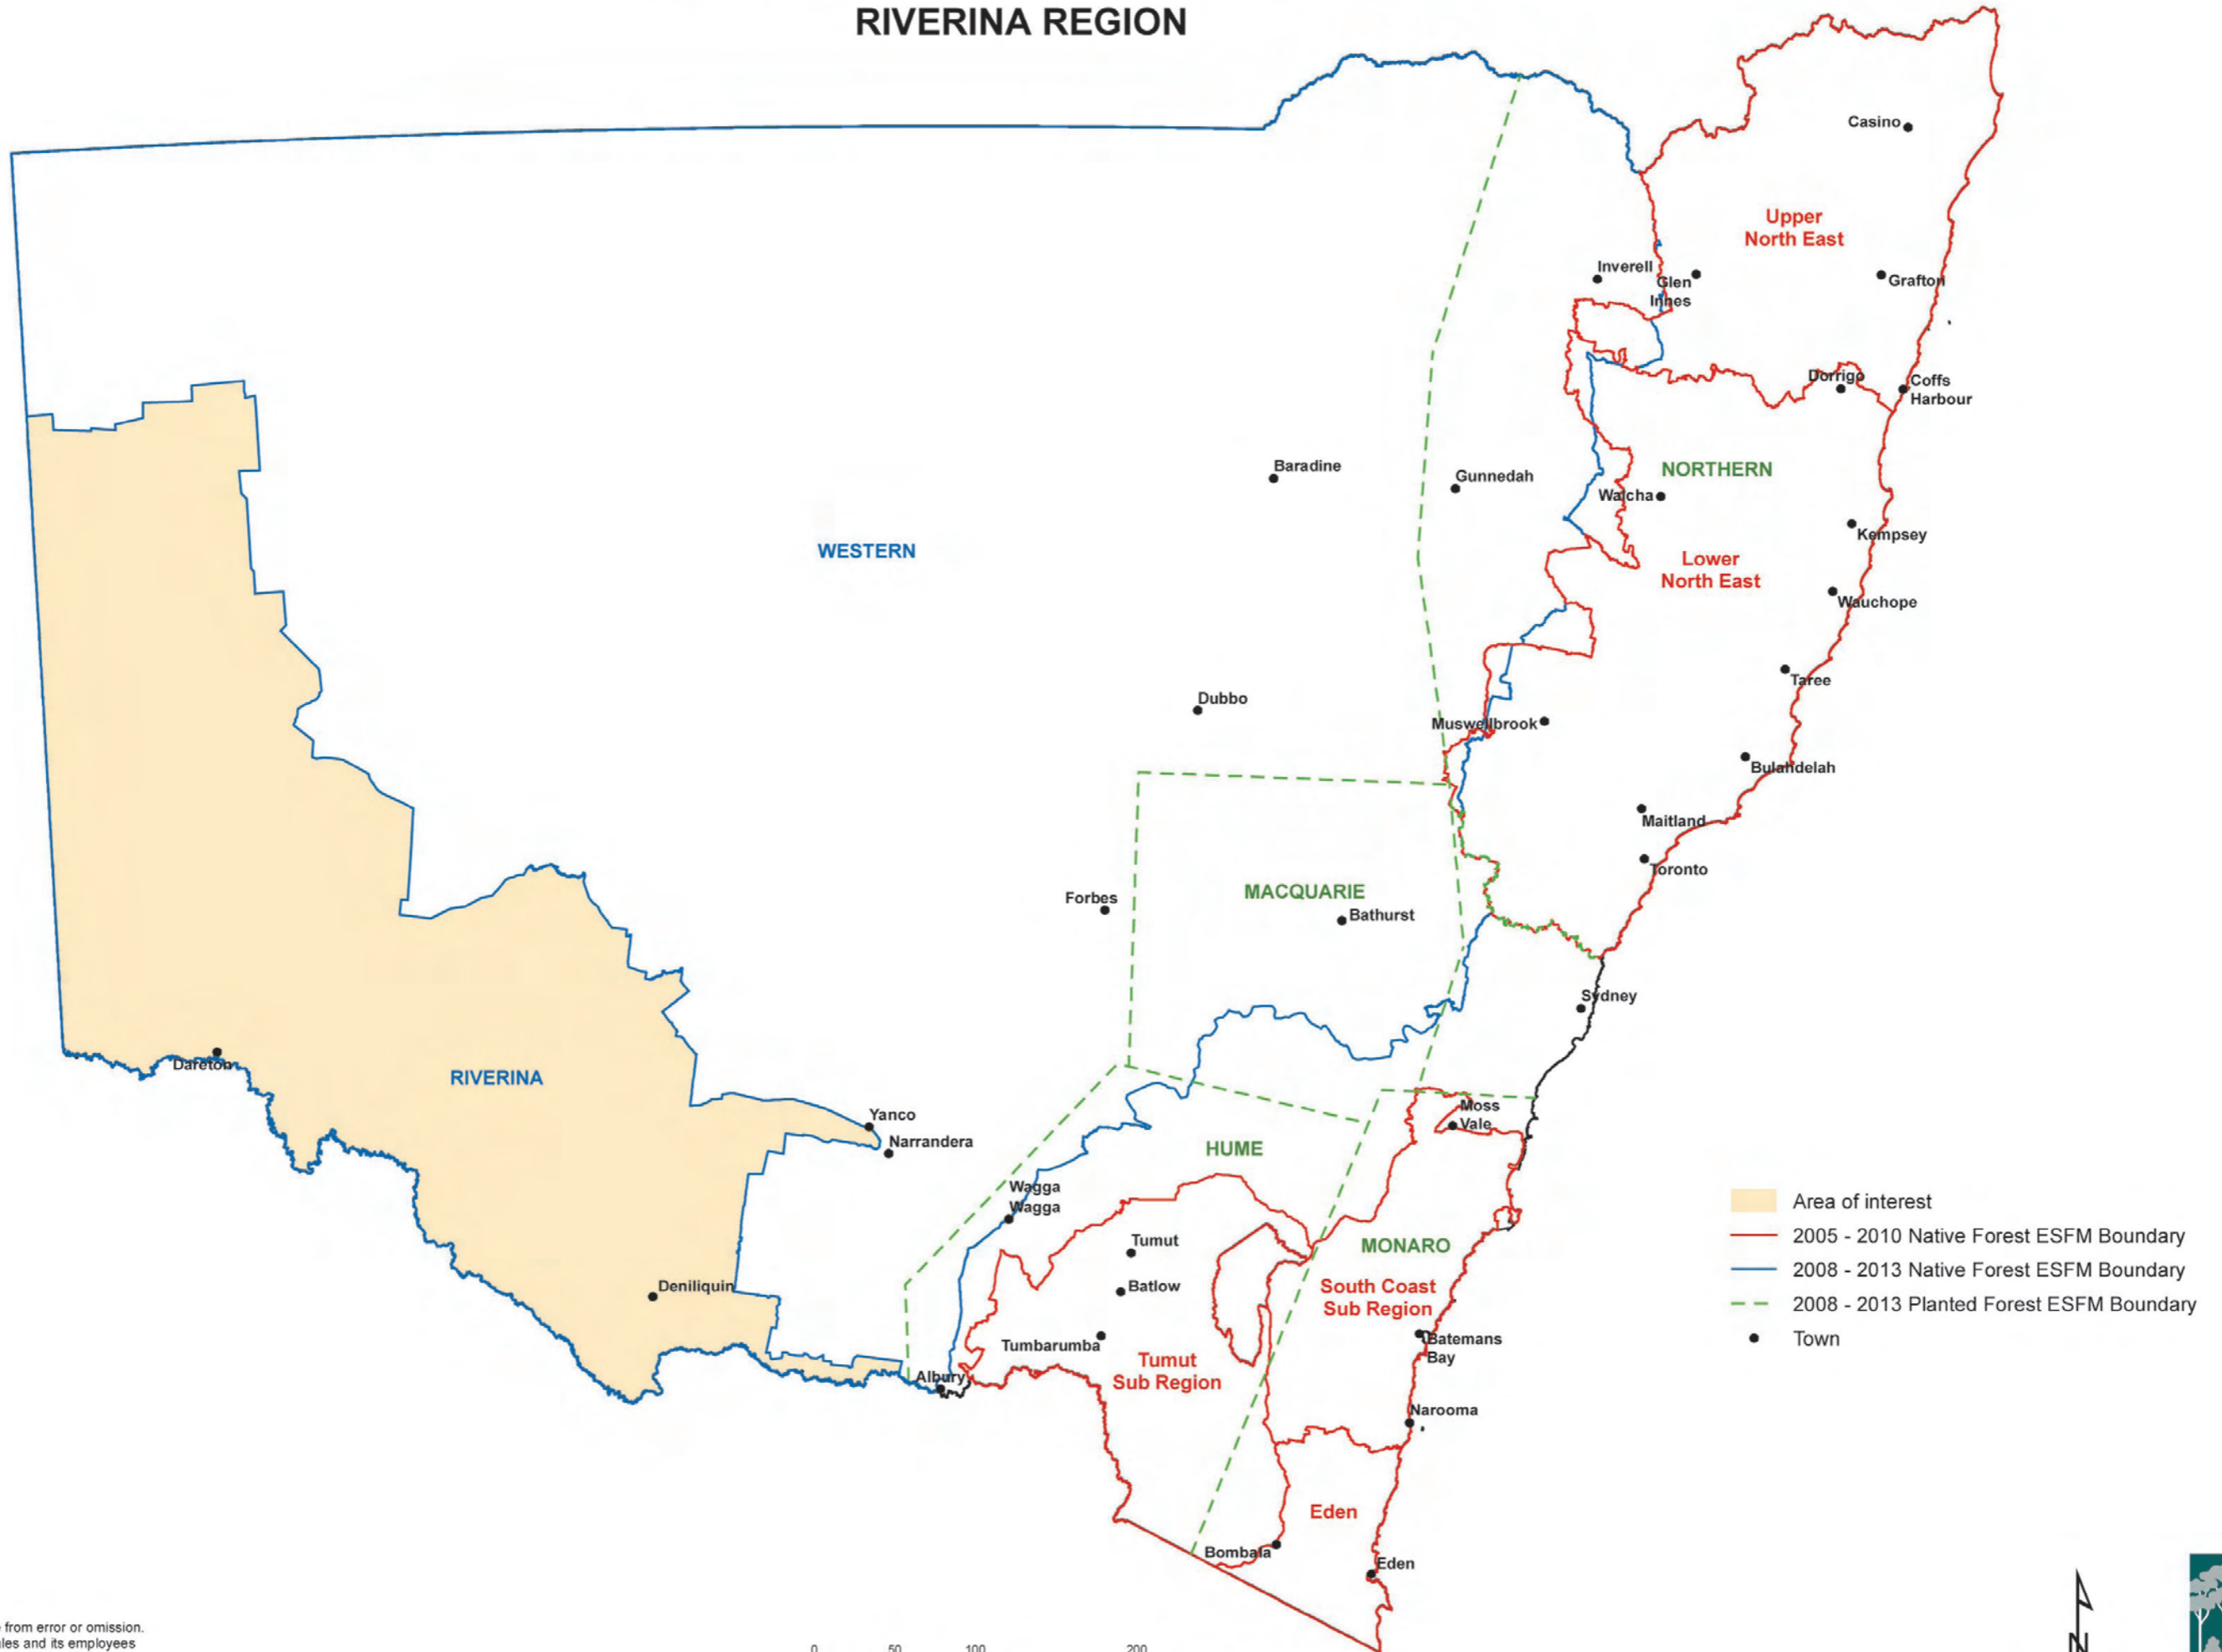

FORESTS NSW - ESFM PLAN COVERAGE

RIVERINA REGION

DISCLAIMER:
 This map is not guaranteed to be free from error or omission. Therefore the State of New South Wales and its employees disclaims liability for any act done or omission made on the information on the map and any consequences of such acts or omissions.