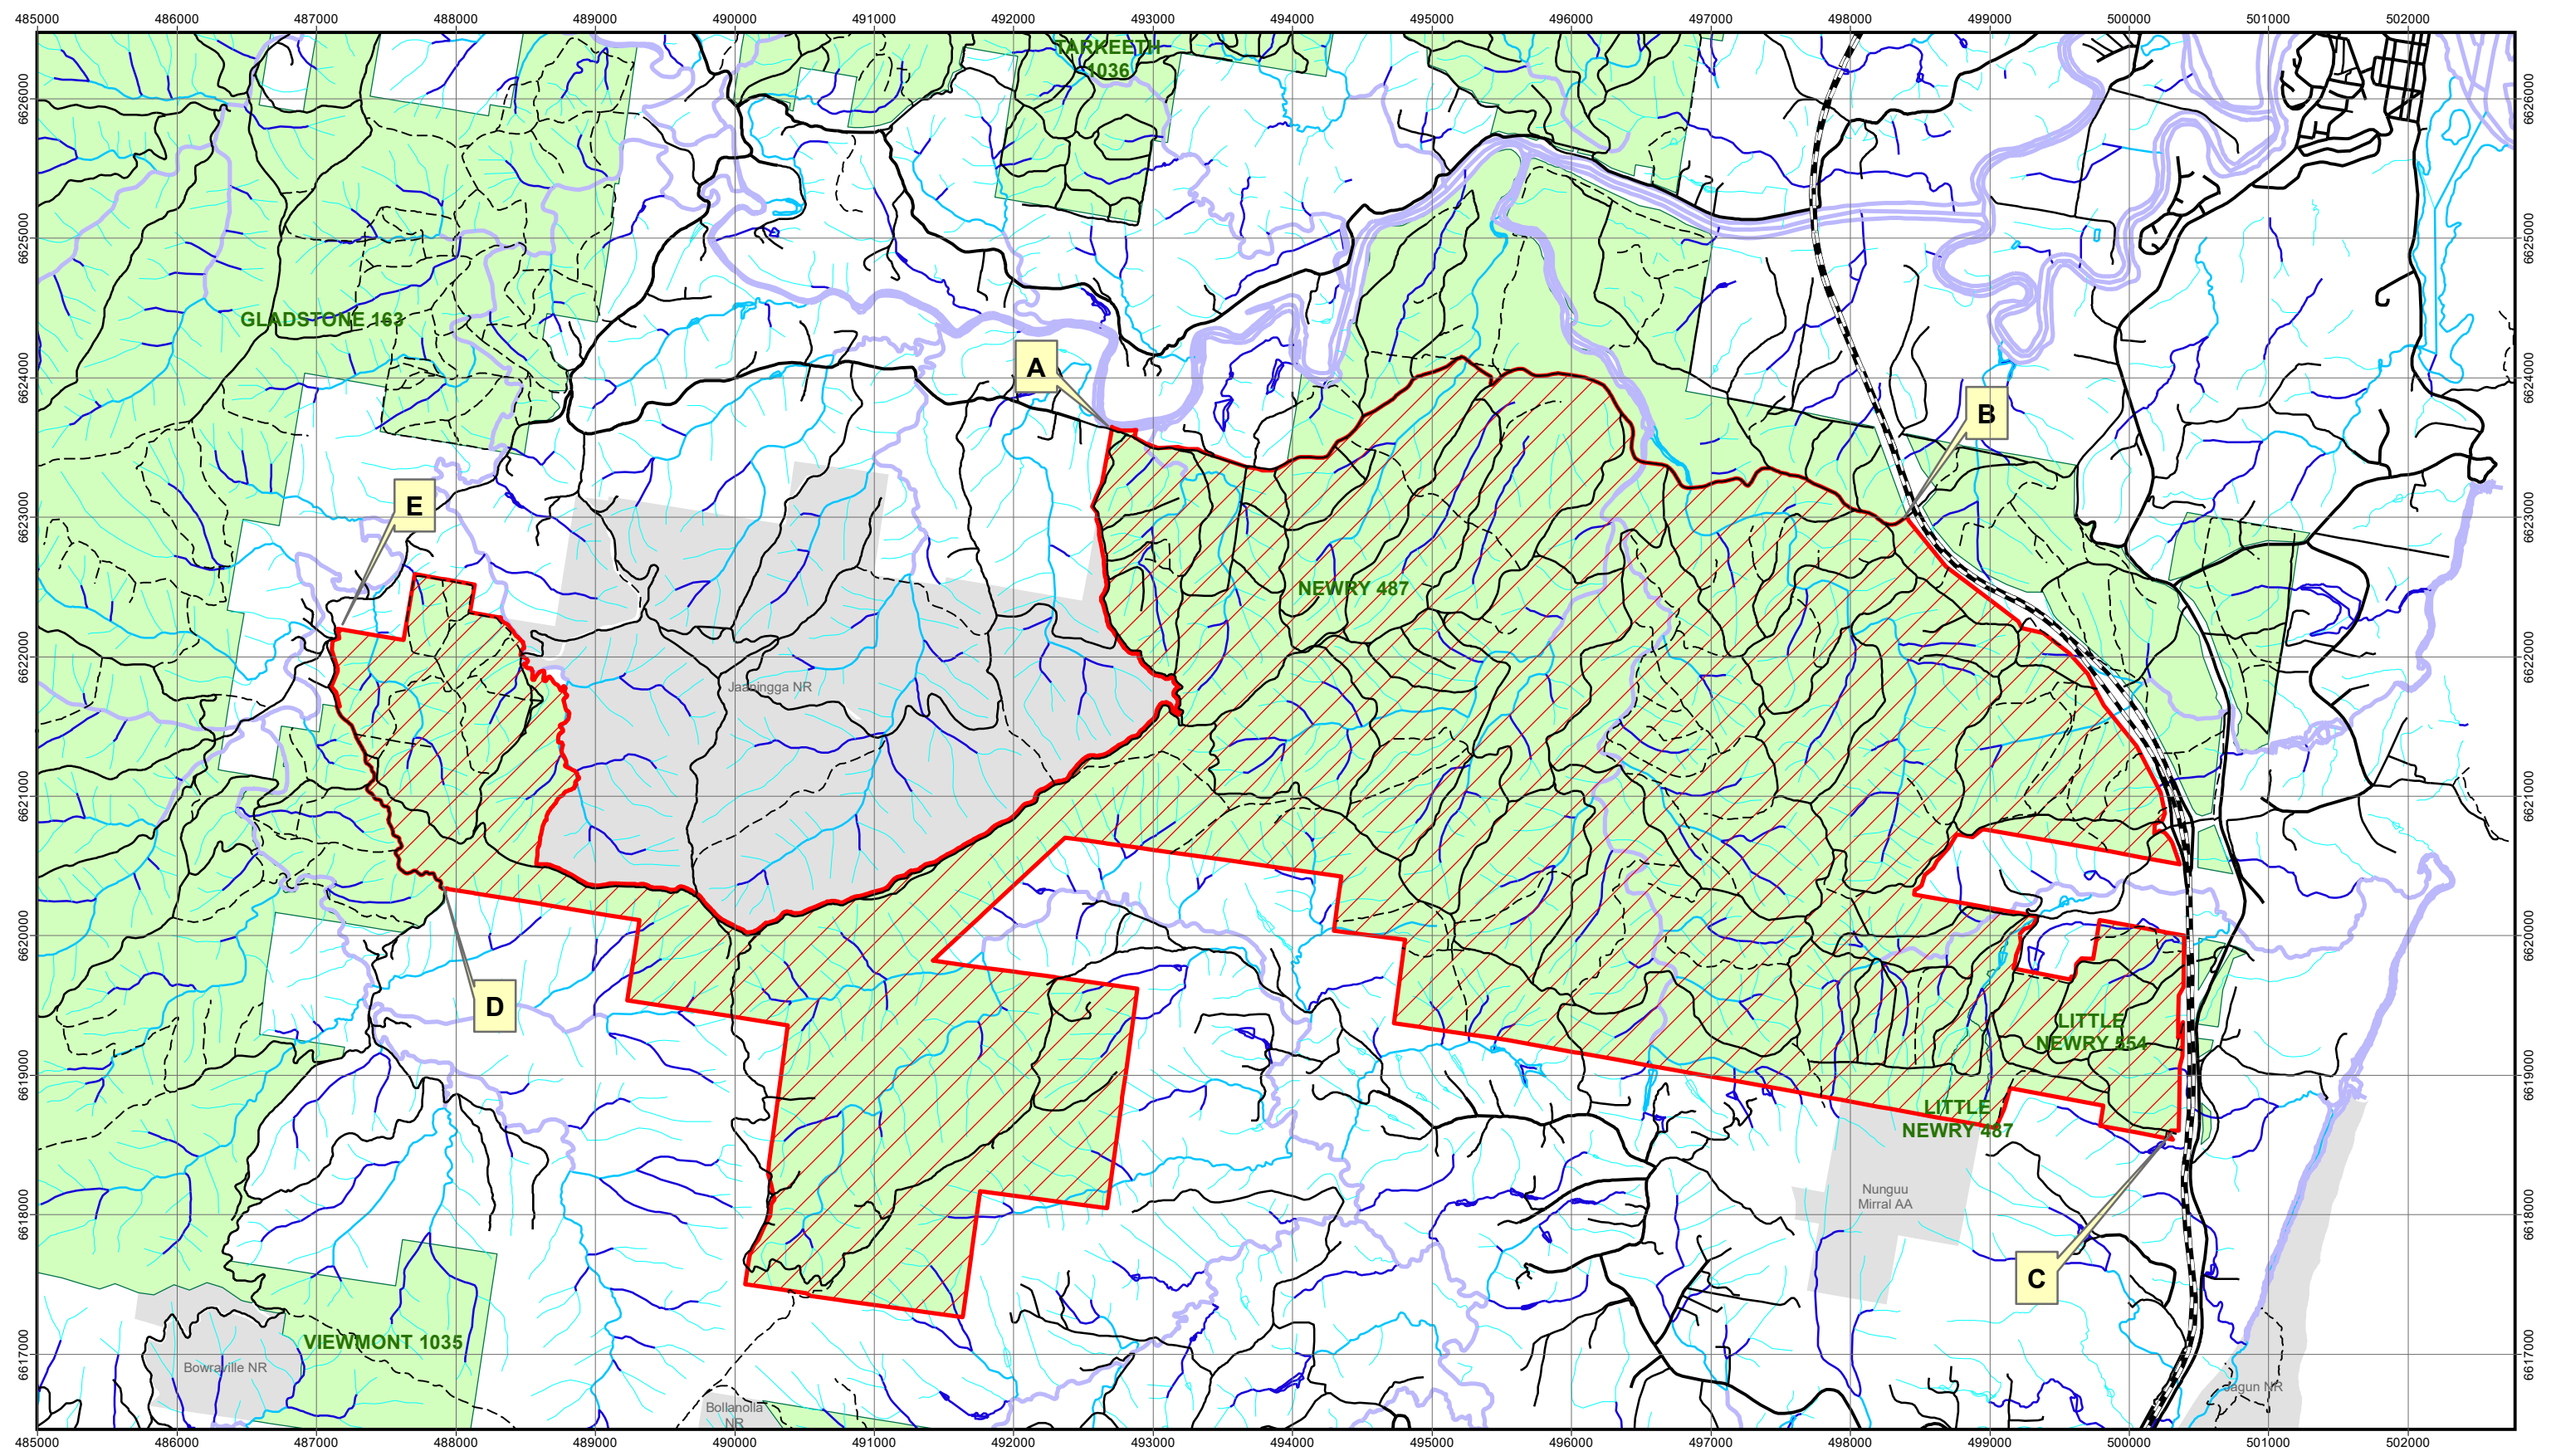

CLOSED AREA

FORESTRY REGULATION 2022 SECTIONS 6 & 7

PART OF NEWRY & LITTLE NEWRY STATE FORESTS No. 487 & 554

Legend

Roads	— Unsealed Road	Drainage Lines	— Stream Order 3	■ National Park Estate
— Highway / Freeway	- - - Four Wheel Drive	— Stream Order 1	— Stream Order 4 PLUS	■ CLOSURE AREA
— Sealed Road		— Stream Order 2	■ State Forest	

© Crown Copyright 2013. The information and data contained in this map is to the best of Forestry Corporation's belief, true and correct at the time of publication. However, changes in circumstances after the publication may impact upon the accuracy of the material. No warranty or guarantee is provided by the State of New South Wales, Forestry Corporation and its employees and agents and no liability is accepted for any loss or damage, costs or expense resulting from the use or reliance upon the information and data contained in this map.