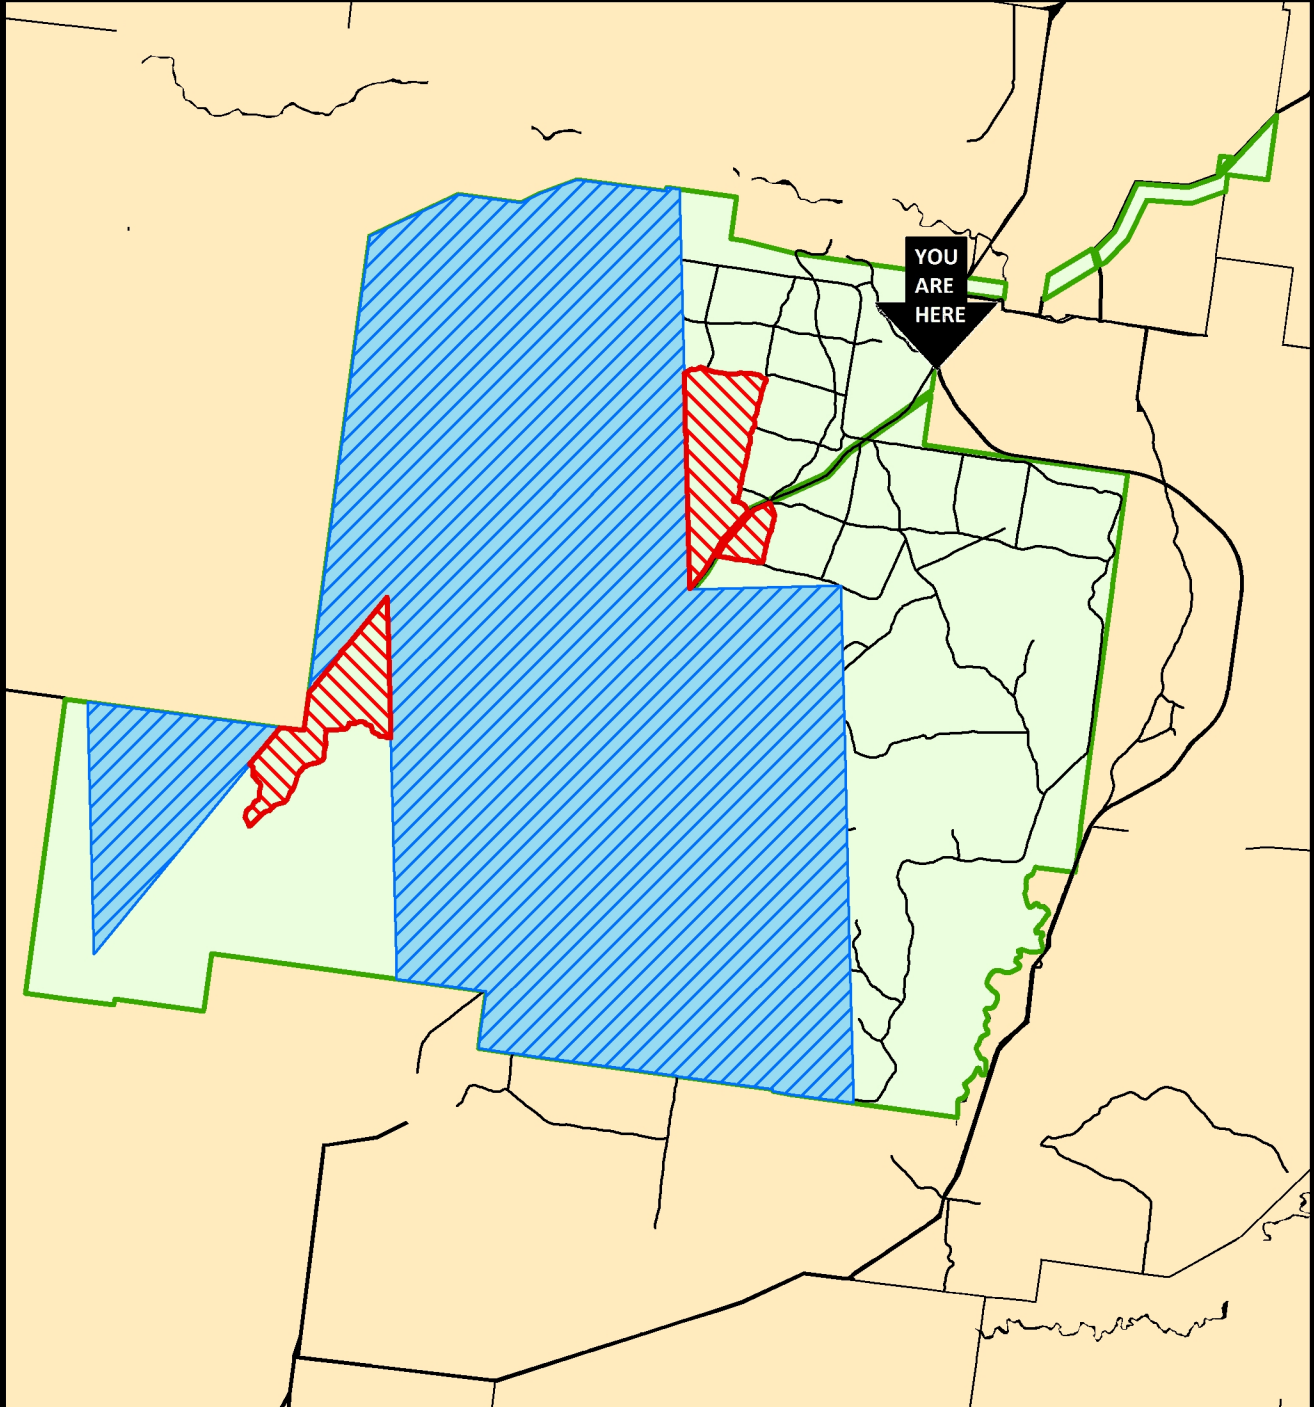

LEARD STATE FOREST EXCLUSIVE USE AREAS

0 2.5 5 10 Kilometers

1:80,000

Legend

-  Roads
-  Leard State Forest
-  Maules Creek Coal Mine Exclusive Use Area
-  Other tenure
-  State Forest subject to mining lease