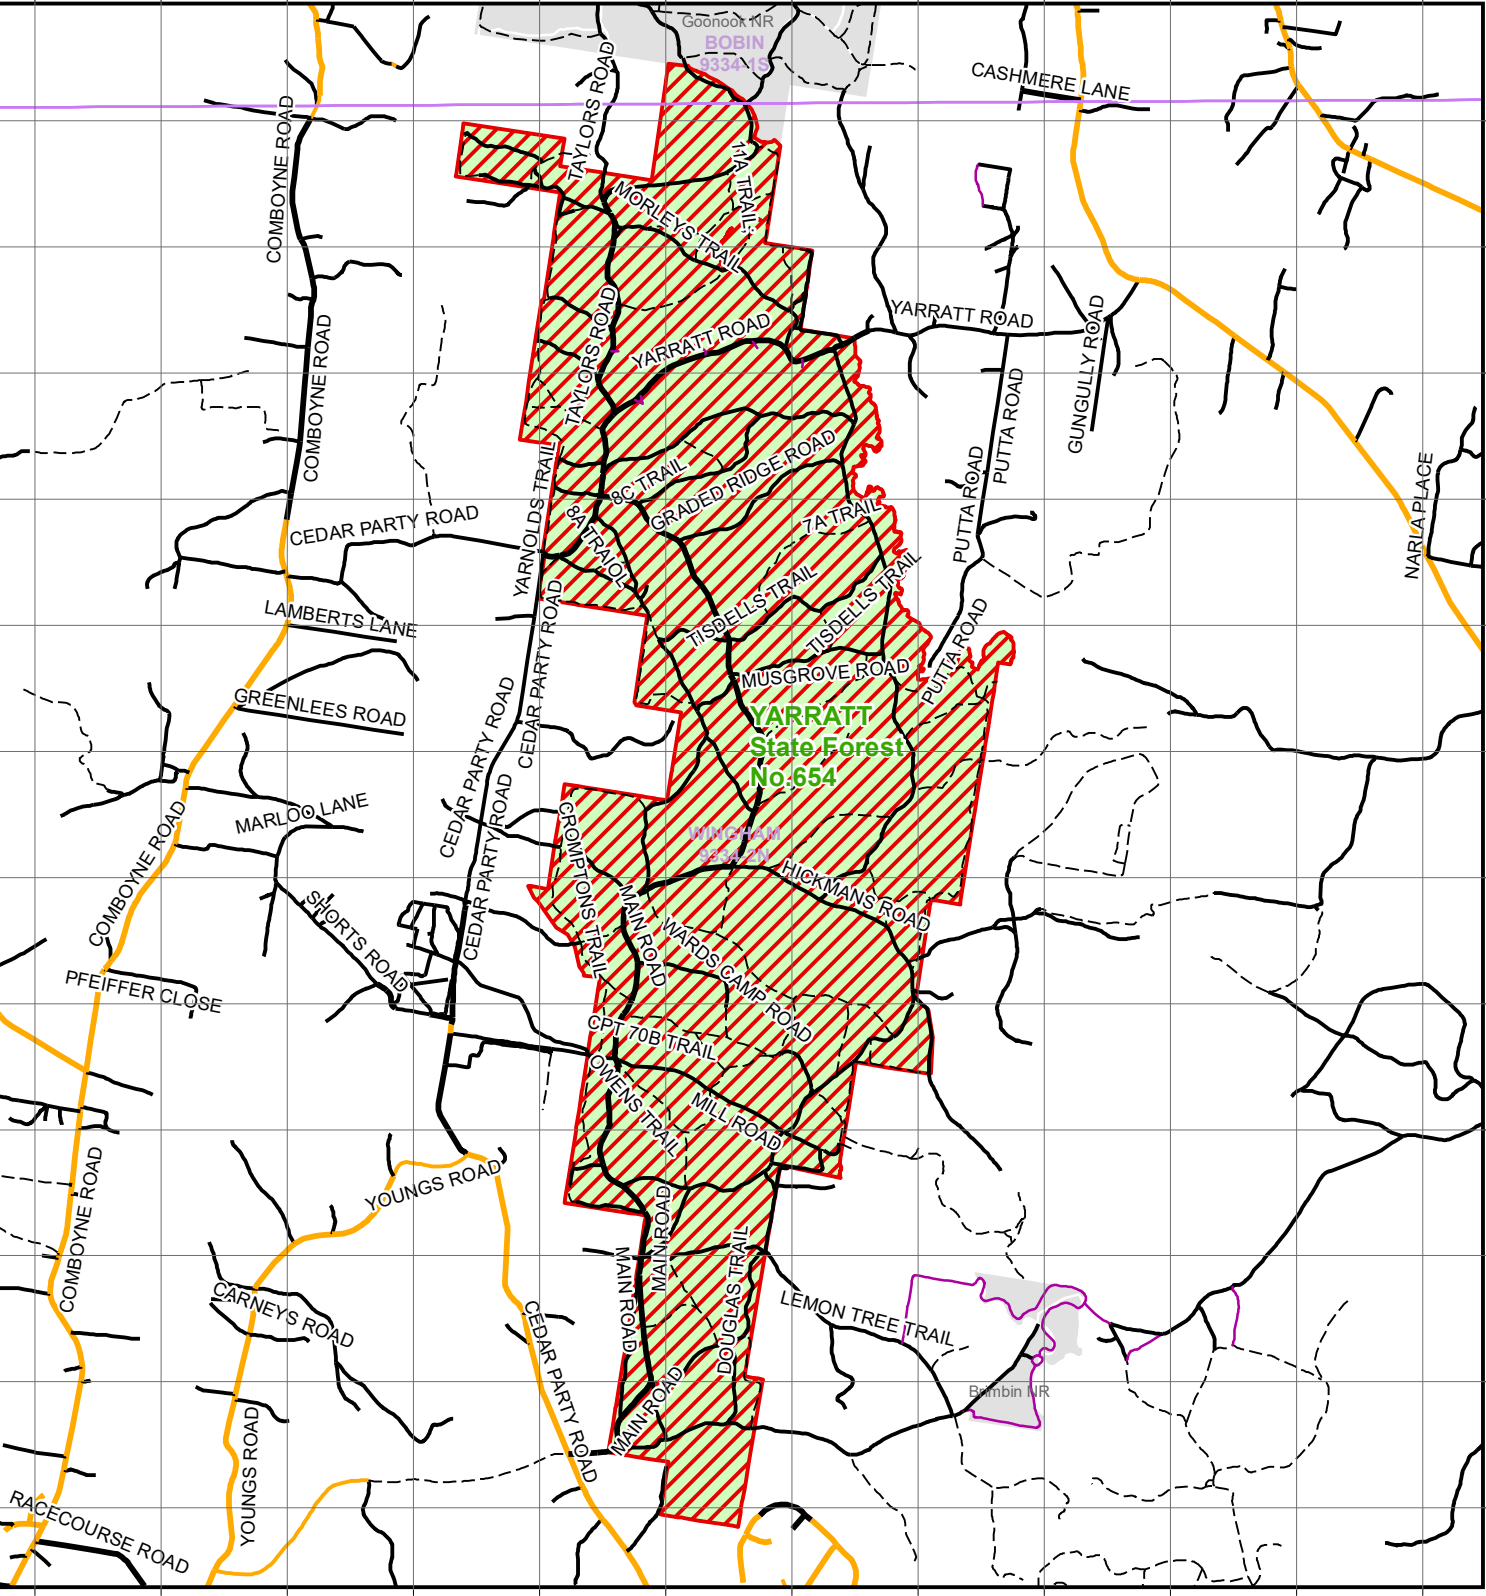

CLOSED AREA

FORESTRY REGULATION 2022, SECTIONS 6 & 7 YARRATT STATE FOREST NO. 654

Map Sheets
1:25,000 WINGHAM 9334-2N; BOBIN 9334-1S
1:100,000 WINGHAM 9334

441000 442000 443000 444000 445000 446000 447000 448000 449000 450000 451000 452000

Legend

- Closed Area
- State Forest
- National Park
- Sealed Road (Major)
- Sealed Road (Minor)
- Unsealed Road (Major)
- Unsealed Road (Minor)
- Four Wheel Drive

See supporting document with description of exclusion area boundaries