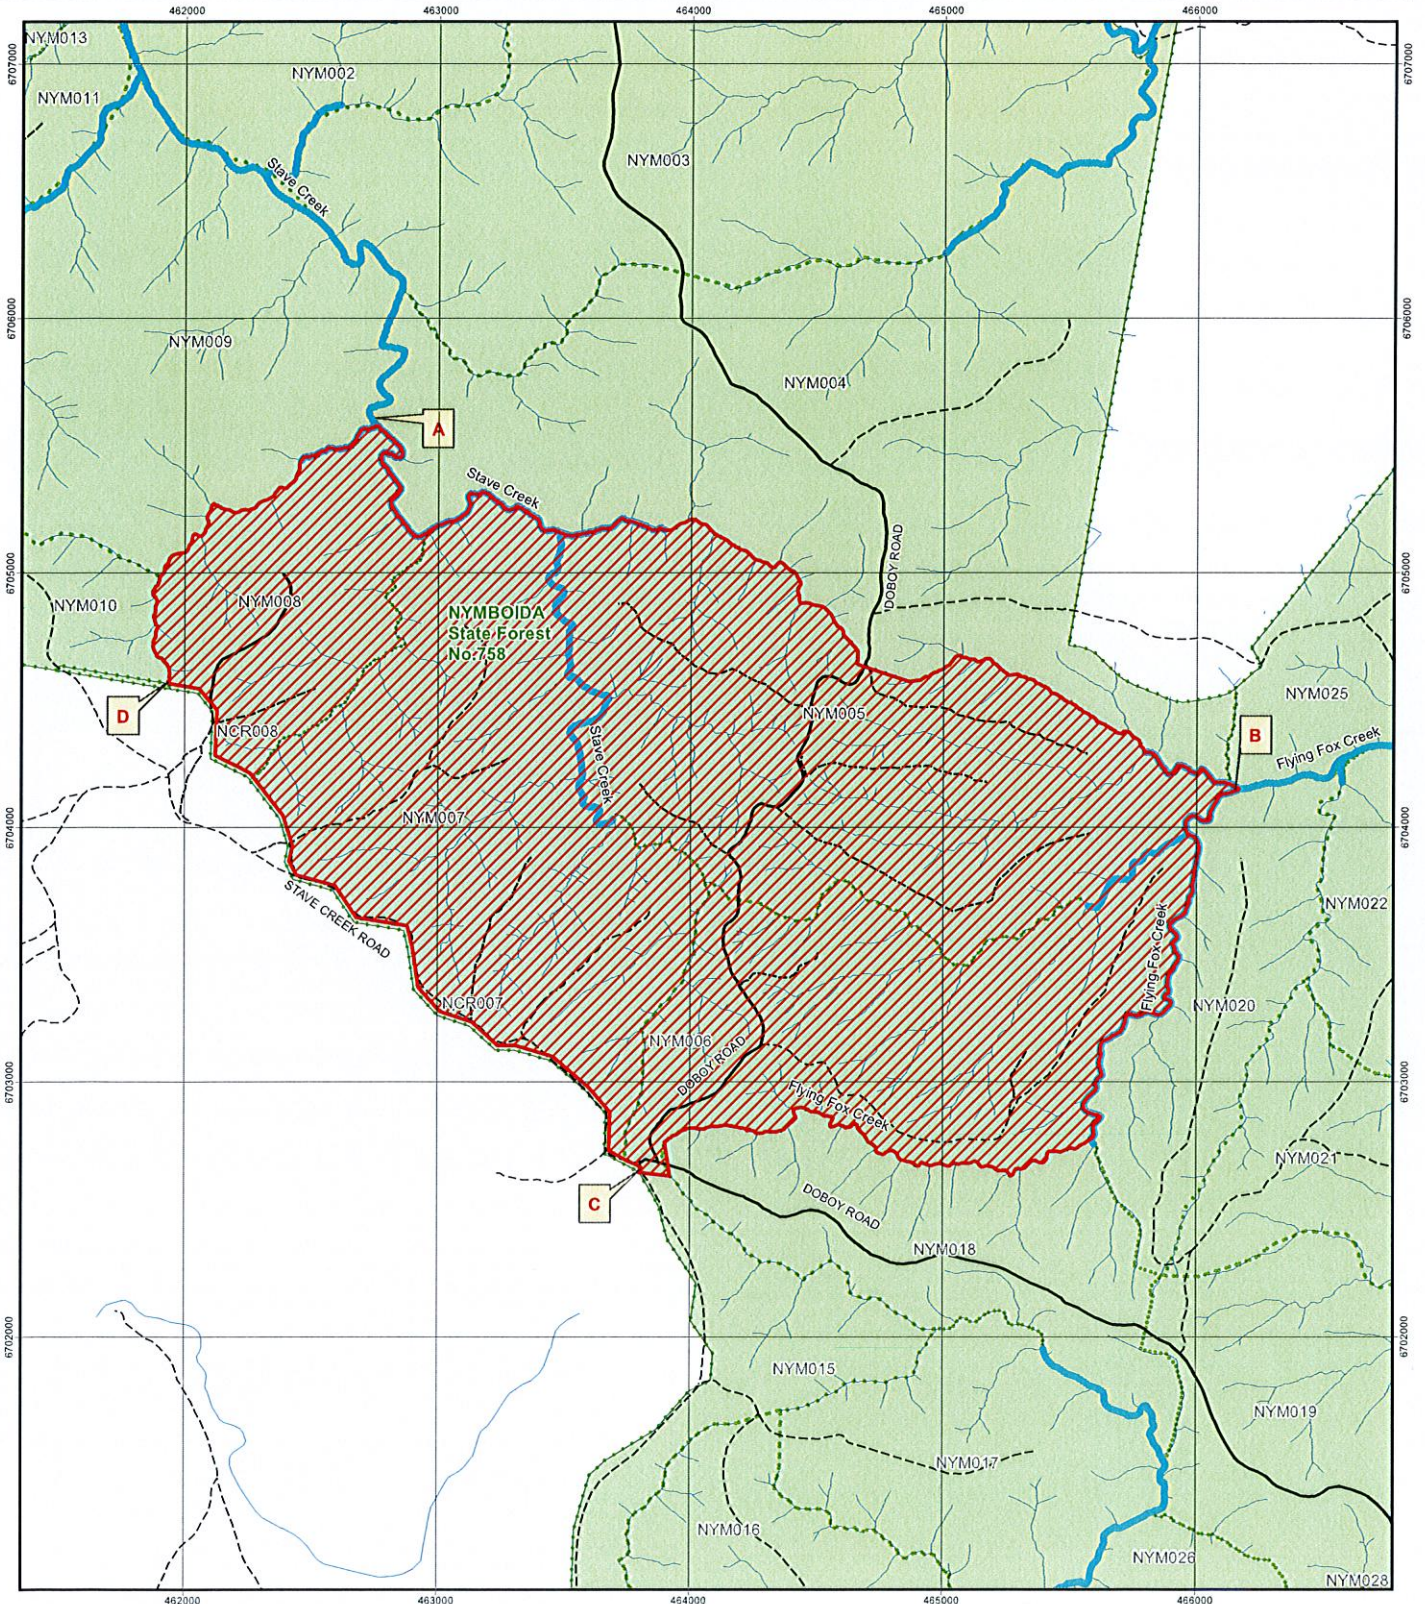

CLOSED AREA

FORESTRY REGULATION 2022 SECTIONS 6 & 7 PART NYMBOIDA STATE FOREST NO. 758

Legend

- | | |
|---|---|
|  CLOSED AREA |  Other Road |
|  Drainage Features (minor) |  Highway / Freeway |
|  Drainage Features (3rd Order and Greater) |  Sealed Road |
|  State Forest |  Unsealed Road |
| |  Four Wheel Drive |