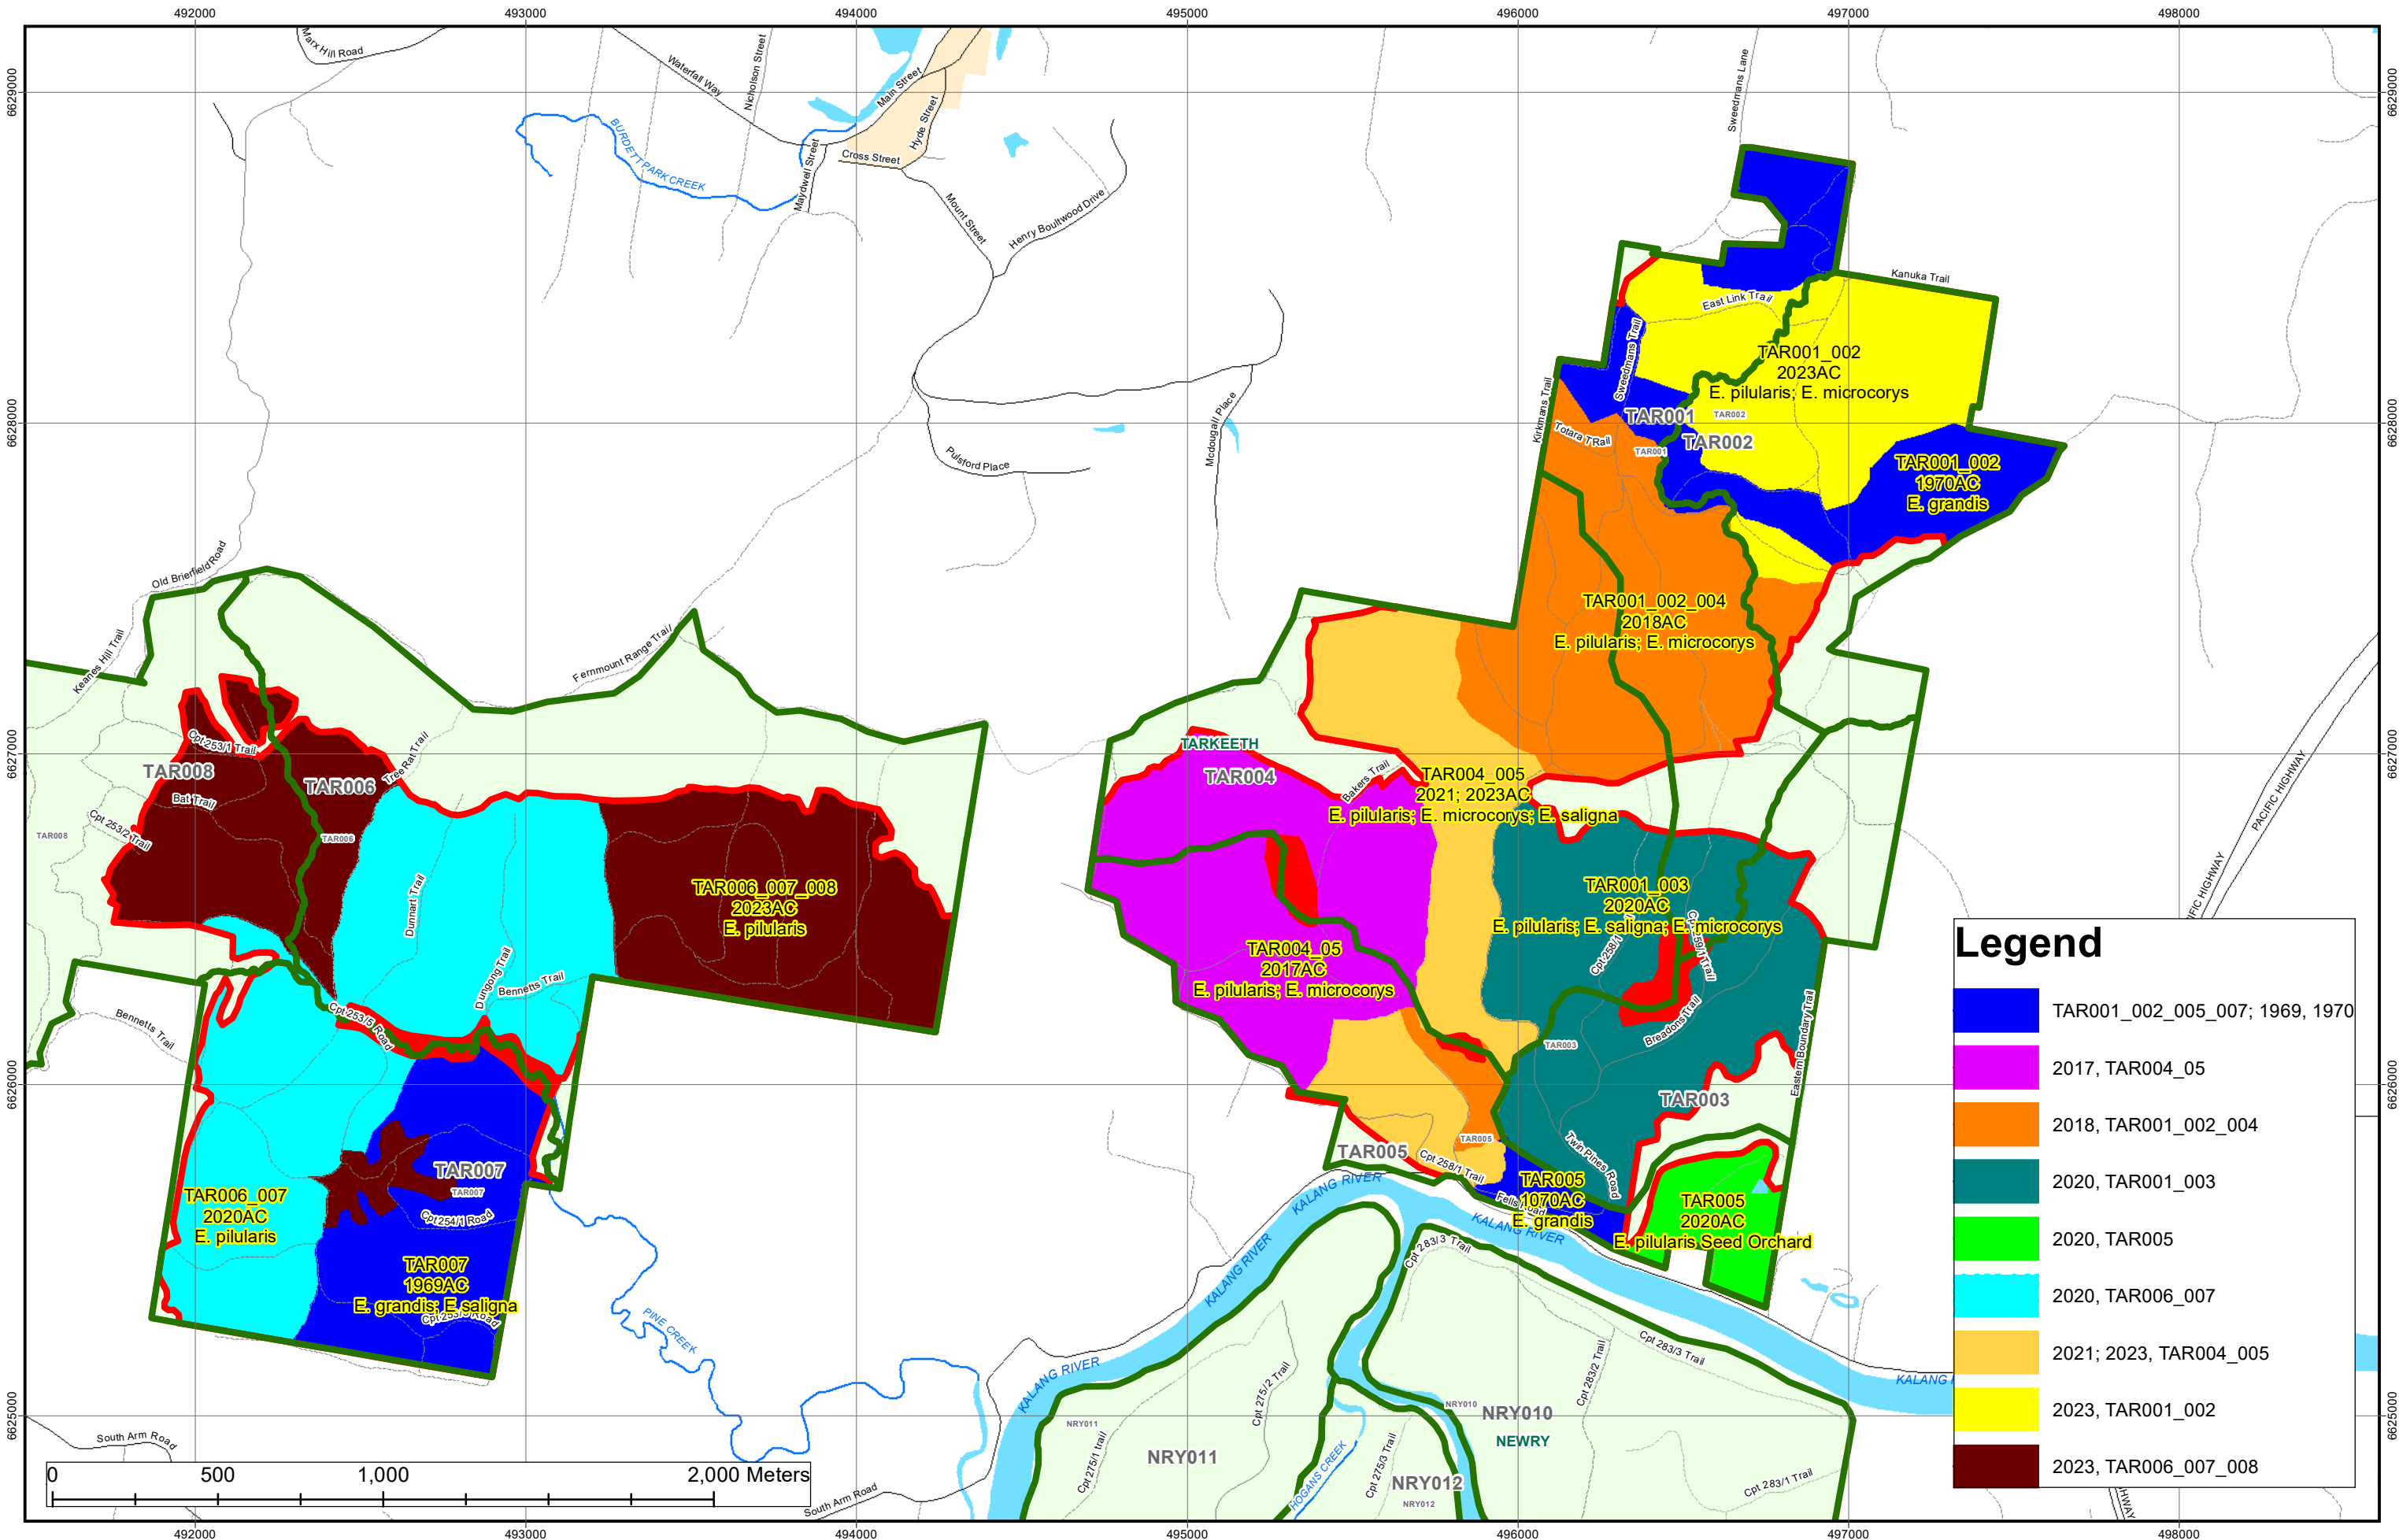

Datum: GCS_GDA_1994
 Projection: GDA_1994_MGA_Zone_56
 Scale: 100,000

**PLANTATION AGECLASS MAP
 TARKEETH STATE FOREST
 PLANTATION AUTHORISATION CH090P**

Legend

- TAR001_002_005_007; 1969, 1970
- 2017, TAR004_05
- 2018, TAR001_002_004
- 2020, TAR001_003
- 2020, TAR005
- 2020, TAR006_007
- 2021; 2023, TAR004_005
- 2023, TAR001_002
- 2023, TAR006_007_008