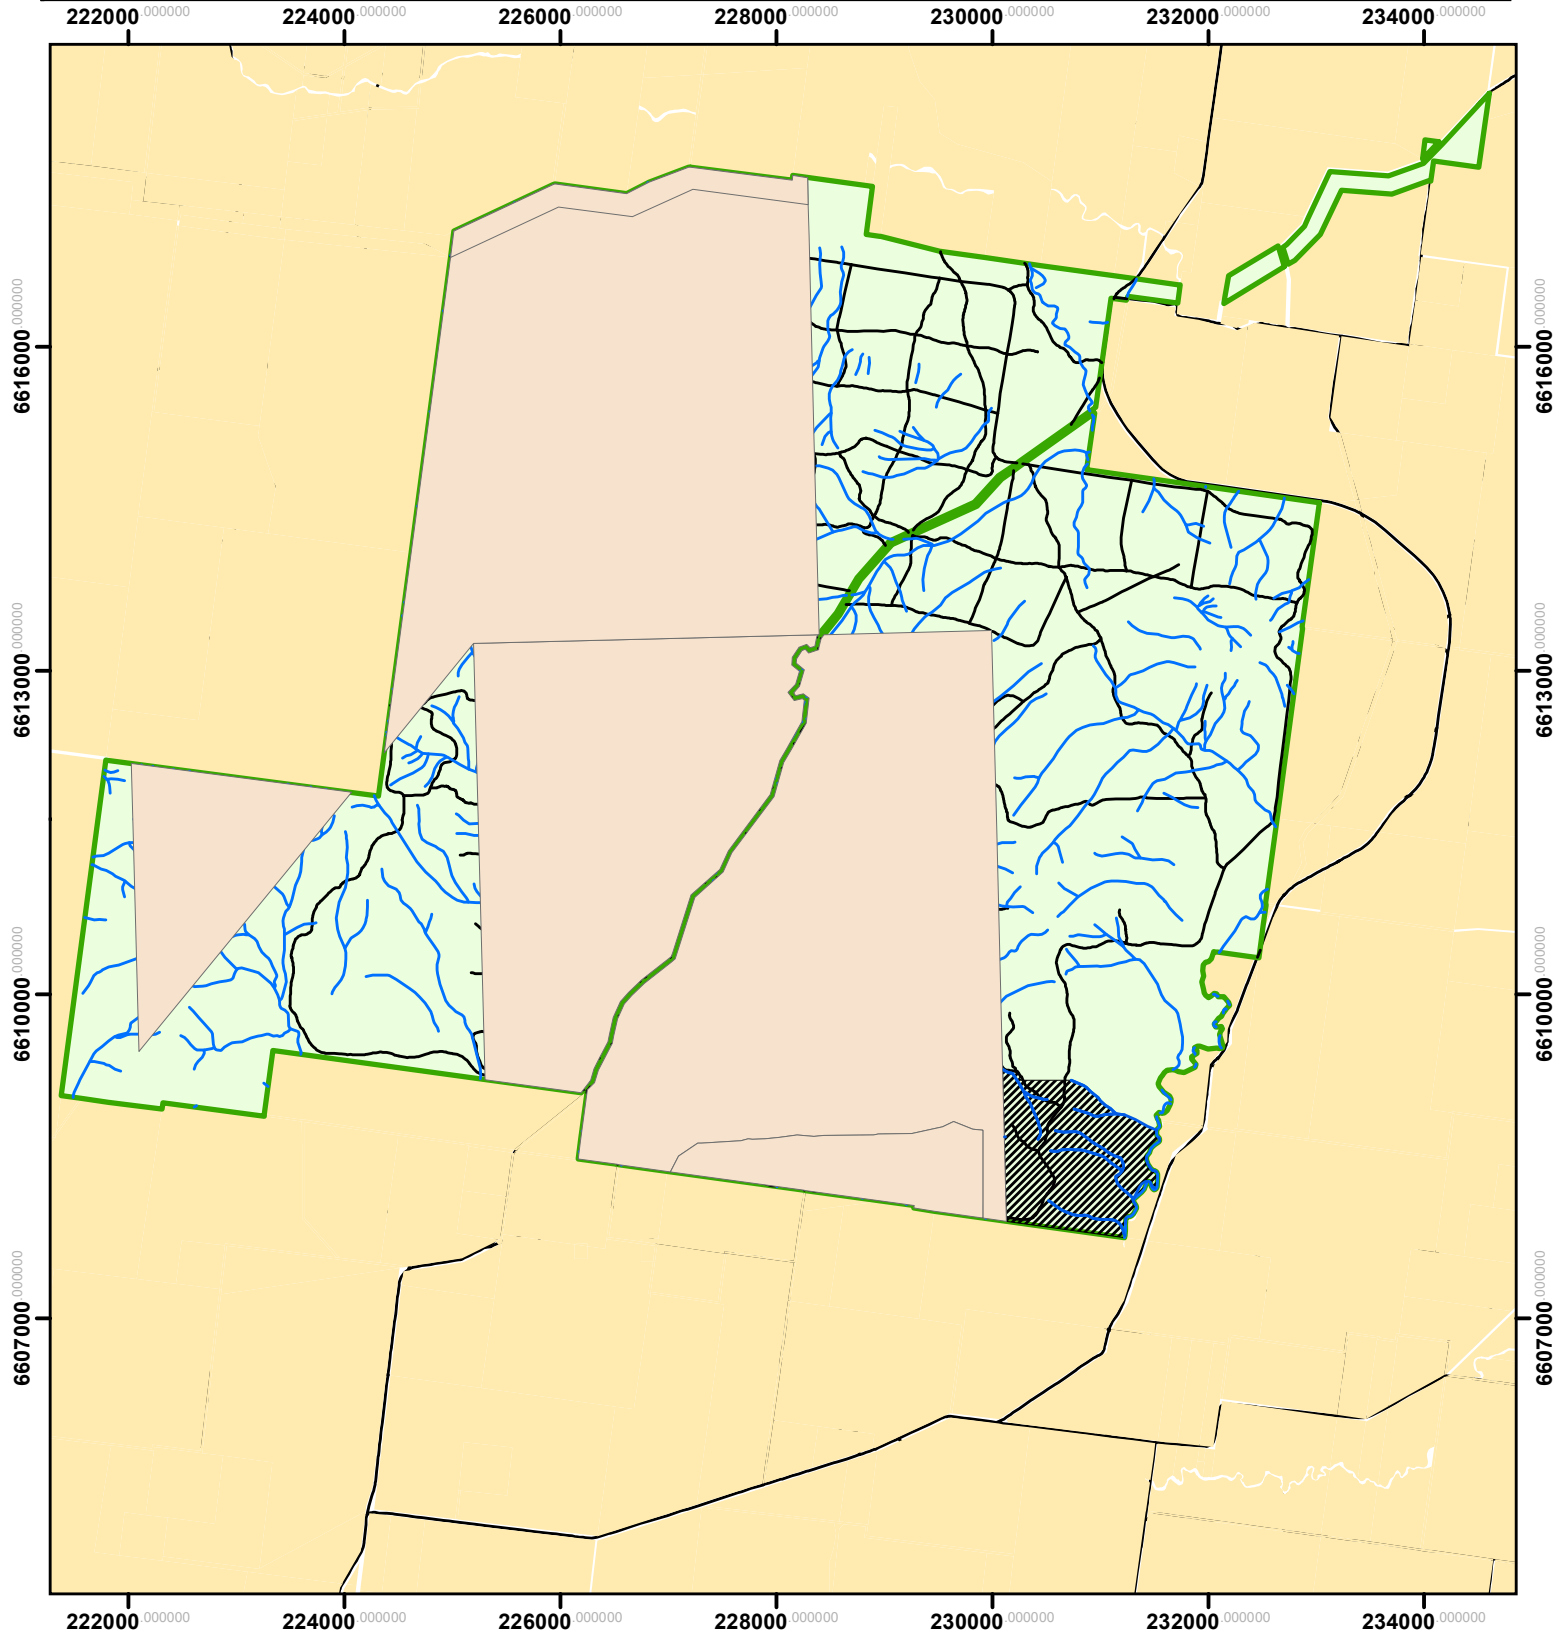

# PART LEARD STATE FOREST EXCLUSIVE USE AREA

Scale: 1:70,000

**Legend**

-  Road
-  Drainage
-  Exclusive Use Area
-  State Forest subject to mining lease
-  State Forest
-  Other tenure