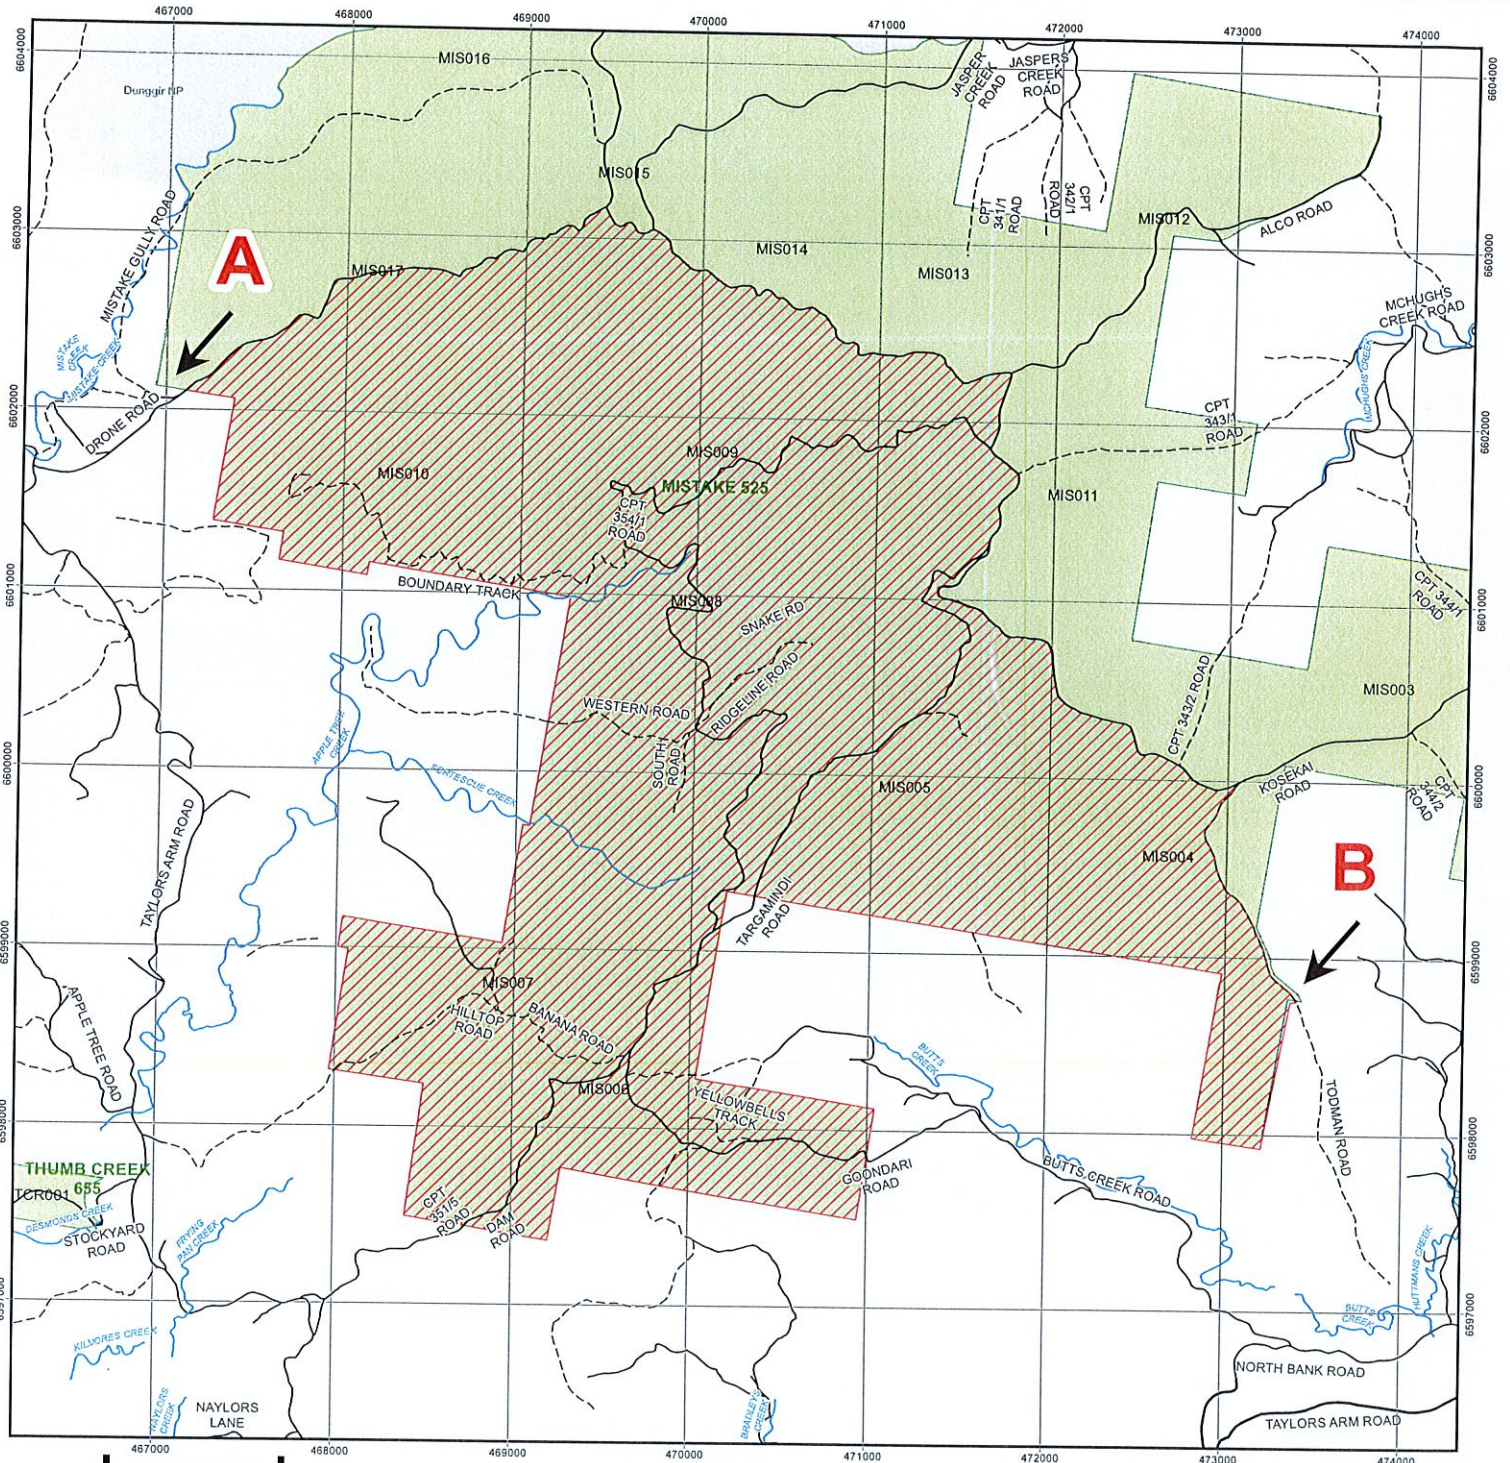

Scale 1:30,000  
Datum: GDA94

# CLOSED AREA

## FORESTRY REGULATION 2022 SECTIONS 6 & 7 PART OF MISTAKE STATE FOREST No. 525

### Legend

- Drainage (major)
- Sealed Road
- Unsealed Road
- Four Wheel Drive
- ▨ Forest\_Closure
- State Forest
- National Park Estate

Kilometres