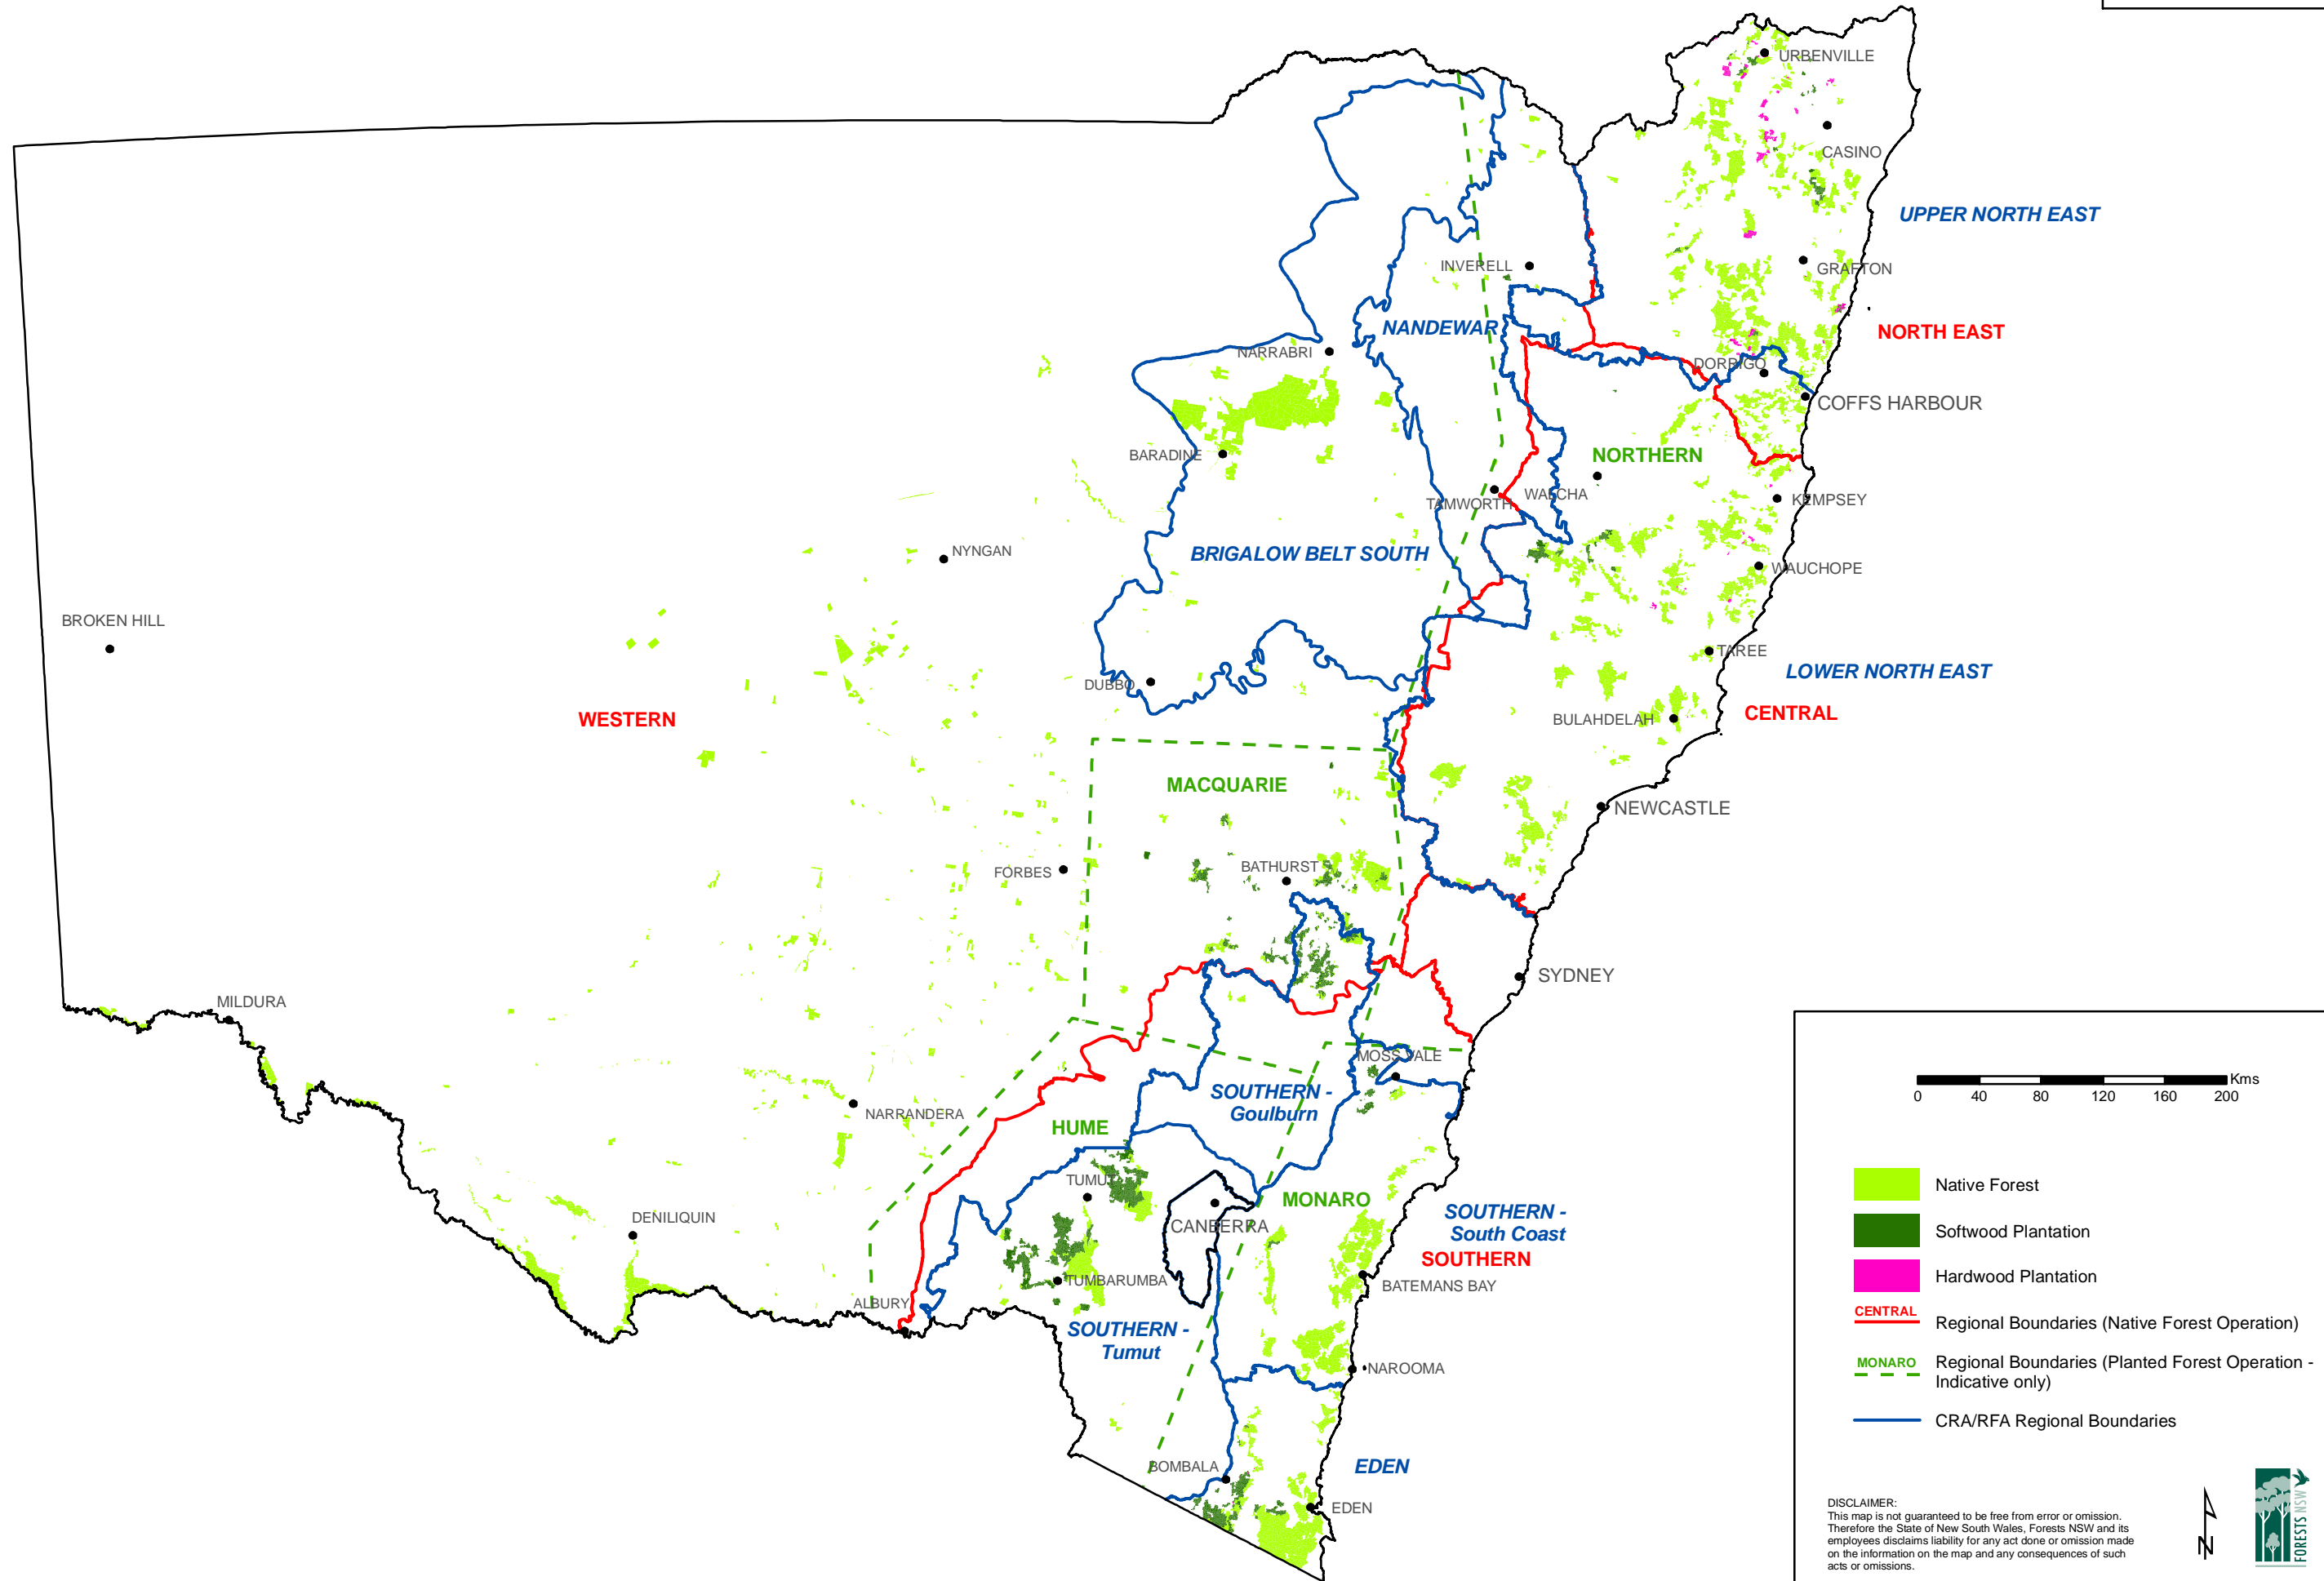

# STATE FOREST REGIONAL BOUNDARIES AND CRA/RFA REGIONAL BOUNDARIES

MAP 1

- Native Forest
- Softwood Plantation
- Hardwood Plantation
- CENTRAL Regional Boundaries (Native Forest Operation)
- MONARO Regional Boundaries (Planted Forest Operation - Indicative only)
- CRA/RFA Regional Boundaries

**DISCLAIMER:**  
 This map is not guaranteed to be free from error or omission. Therefore the State of New South Wales, Forests NSW and its employees disclaims liability for any act done or omission made on the information on the map and any consequences of such acts or omissions.