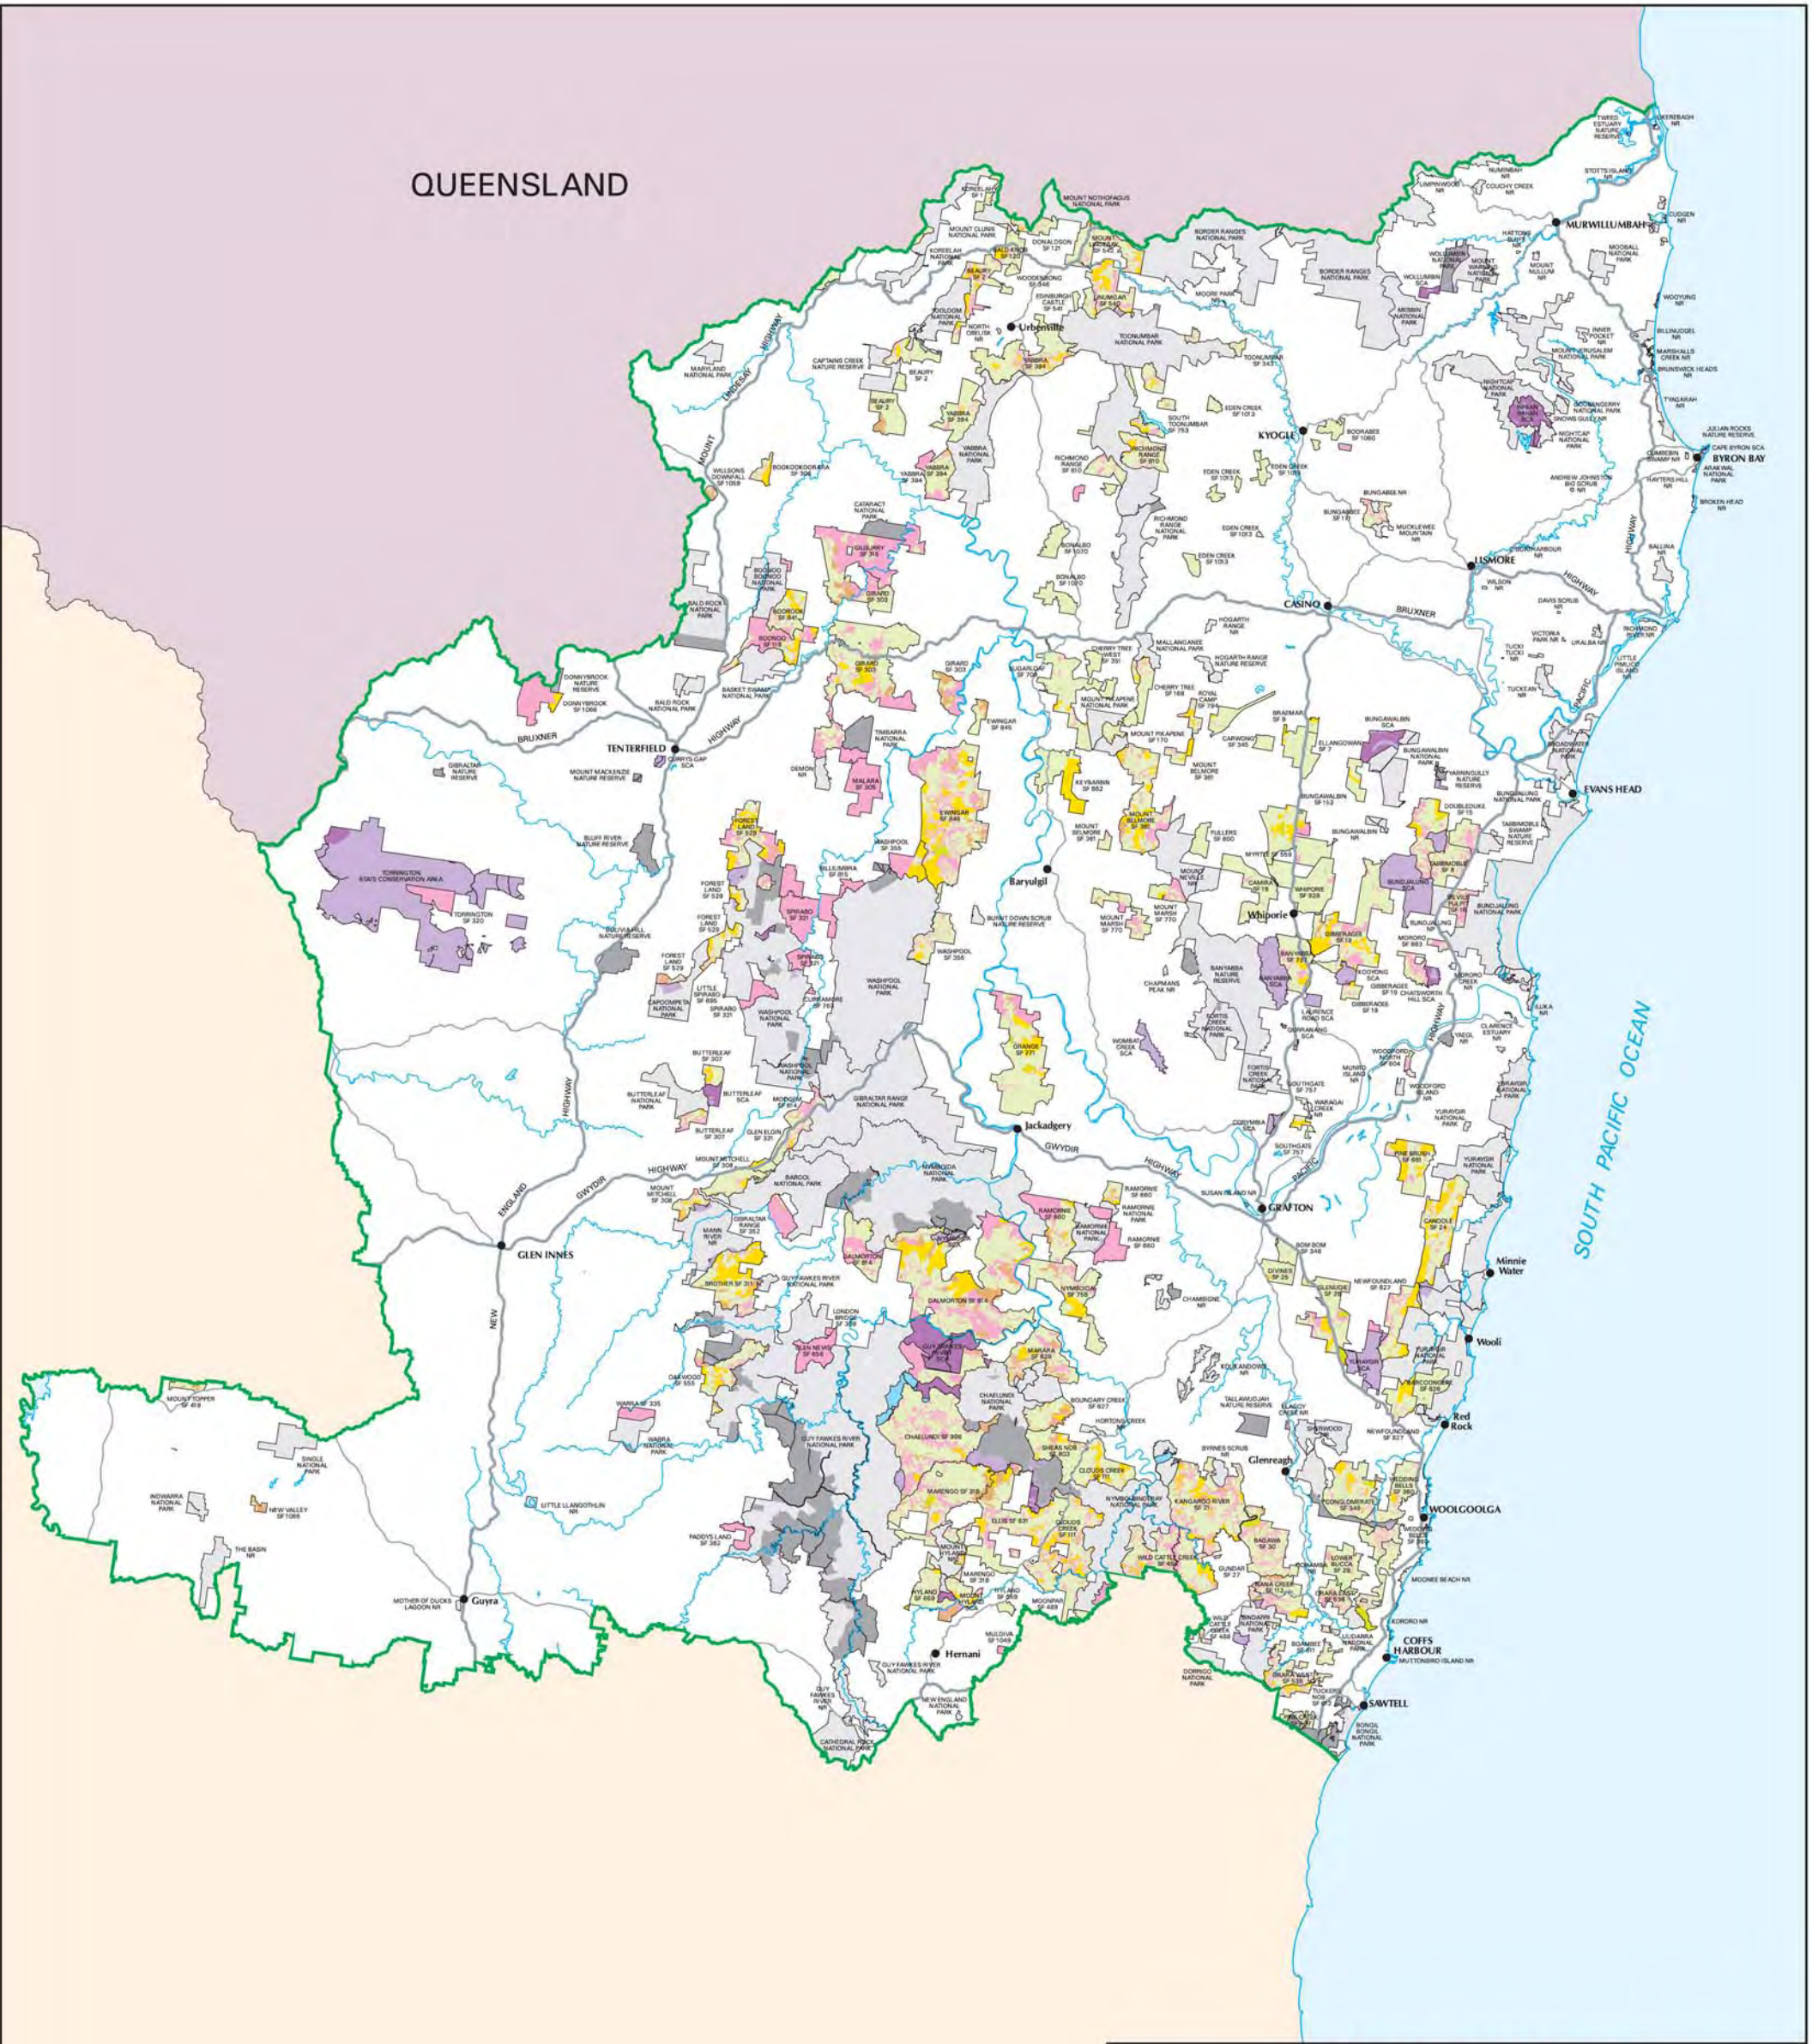

QUEENSLAND

UPPER NORTH EAST REGION
Upper North East Forest Agreement Region
Regional Forest Agreement for Northeast NSW
CAR RESERVE MAP

Scale 1 : 700 000
0 5 10 15 20 25 50km

STATE FOREST ESTATE	NATIONAL PARK ESTATE
State Forests 2004	Dedicated Reserves 2004
Dedicated Reserves 2004	Dedicated Reserves 1999
Dedicated Reserves 1999	Informal Reserves 2004
Informal Reserves 2004	Informal Reserves 1999
Informal Reserves 1999	Vested in NPW Minister
Reserved by Prescriptions 2004	Towns and Localities
Reserved by Prescriptions 1999	
Upper North East NSW Forest Agreement Boundary	
Major Drainage	
Primary Road	
Secondary Road