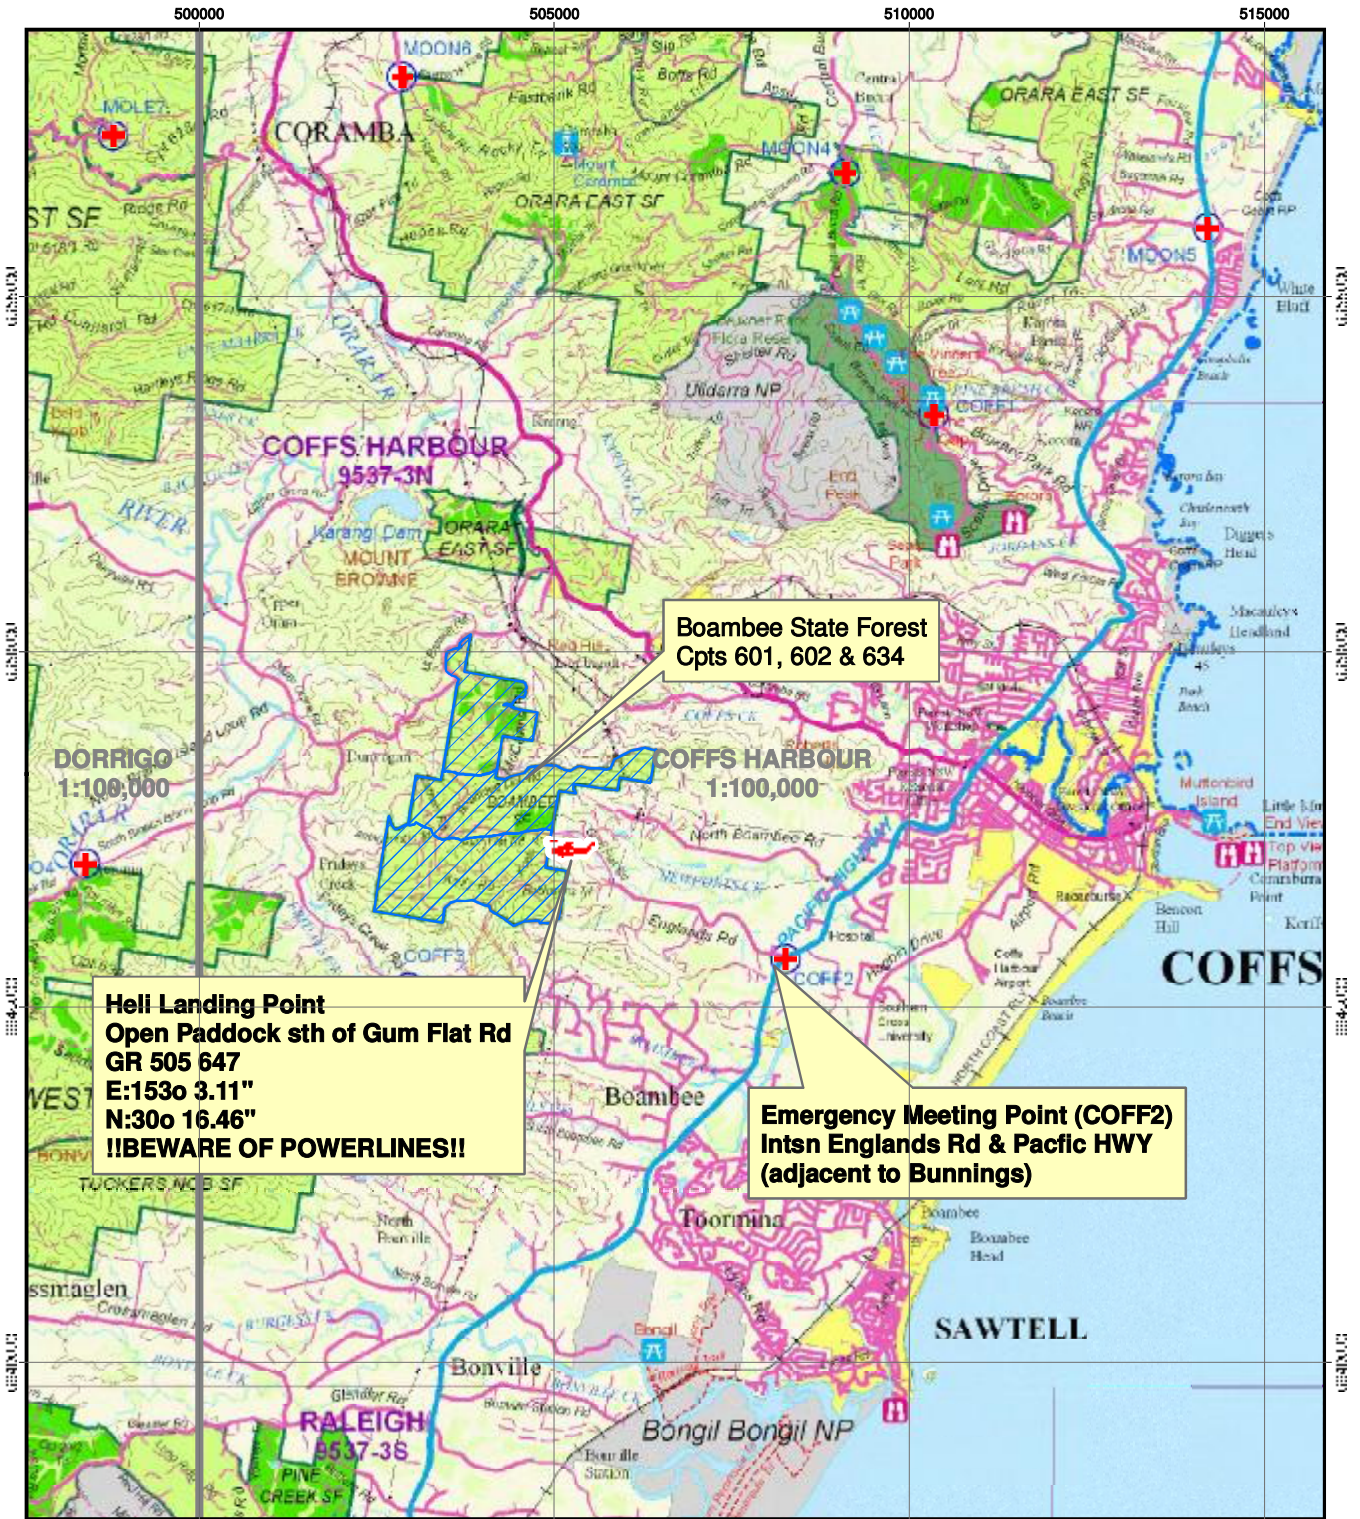

Map Sheets:  
 1:25000 Coffs Harbour  
 1:100000 Coffs Harbour  
 Scale: 1:100,000

North East Region - Coffs Harbour MA  
 Locality Map  
 Compartments 601, 602 & 634  
 Boambee State Forest

Boambee State Forest  
 Cpts 601, 602 & 634

Heli Landing Point  
 Open Paddock sth of Gum Flat Rd  
 GR 505 647  
 E:153o 3.11"  
 N:30o 16.46"  
 !!BEWARE OF POWERLINES!!

Emergency Meeting Point (COFF2)  
 Intsn Englands Rd & Pacific HWY  
 (adjacent to Bunnings)

MAP FEATURES

- Operational Area
- Emergency Meeting Point (Safety Point)
- Helicopter Landing Point
- State Forest
- 1:25000 Map Sheet
- 1:100000 Map Sheet
- National Park Estate

Prepared by... Bob Aspden  
 Date: 2.6.2011